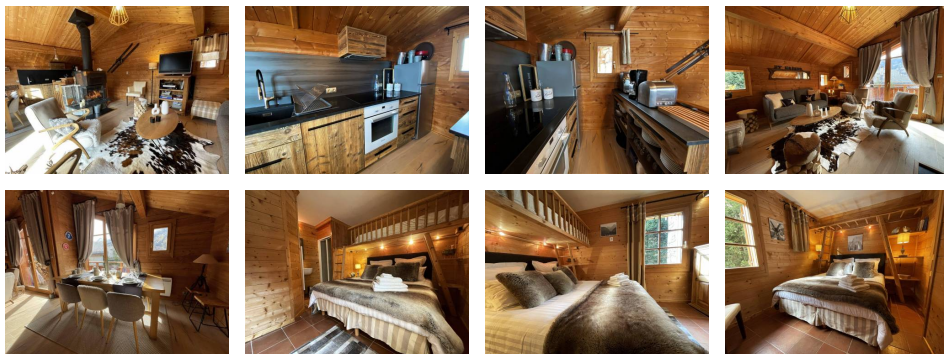

### ST MARCEL – CHALET NUBUCK

Individual chalet with 5 rooms on 3 levels – 8 people, 90 sqm, facing south, South-West Terrace not overlooked / Hamlet located 1.5km from St Martin de Belleville and 6km from Les Menuires Access to the slopes: 1.5km from the station of St Martin de Belleville – Free shuttle stop located 100m away

### GARDEN LEVEL

Bedroom 1: double bed (160 x 190), garden level access, adjoining bathroom: washbasin,