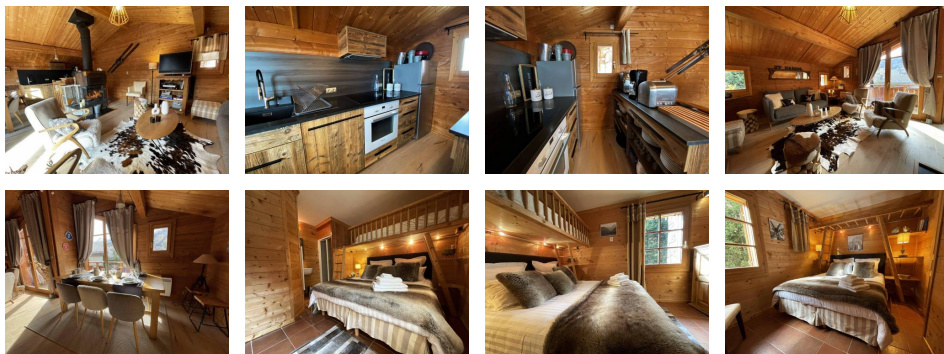

Diagnostic énergétique

Rating in progress or not applicable.

ST MARCEL – CHALET NUBUCK

Individual chalet with 5 rooms on 3 levels – 8 people, 90 sqm, facing south, South-West
Terrace not overlooked / Hamlet located 1.5km from St Martin de Belleville and 6km from
Les Menuires Access to the slopes: 1.5km from the station of St Martin de Belleville – Free
shuttle stop located 100m away

OTHER SERVICES AVAILABLE ON RESERVATION: additional linen (bed, toilet, kitchen, etc.),
cleaning during your stay, extra hotel services and other services (subject to availability).

GARDEN LEVEL

Bedroom 1: double bed (160 x 190), garden level access, adjoining bathroom: washbasin,