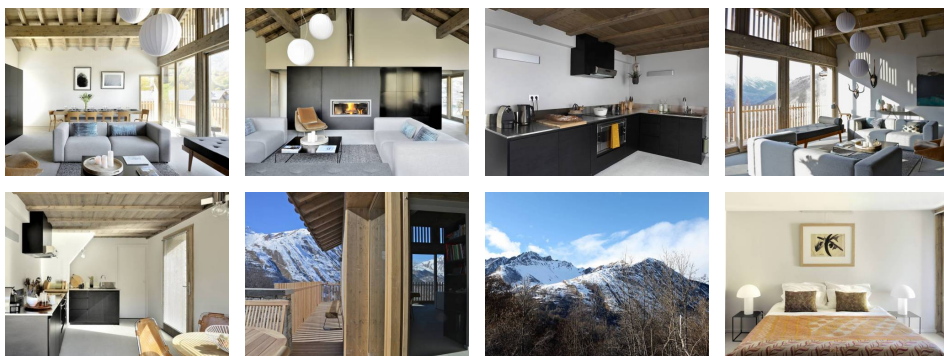

Type : Appartement

Area : 200 m²

Rooms : 6

Diagnostic énergétique

Rating in progress or not applicable.

ST MARTIN DE BELLEVILLE - La Villette

Home By You (Chalet n°2) 6 rooms on 4 levels, 10-12 people, 200sqm, Southern exposure, mountain view

LEVEL 1

Bedroom 1: 2 beds (180 or 2x90), television with satellite, adjoining bathroom (washbasin, shower, bath, towel dryer), toilet, terrace access

Bedroom 2: 2 beds (180 or 2x90), television, adjoining bathroom (washbasin, shower, heated towel rail)