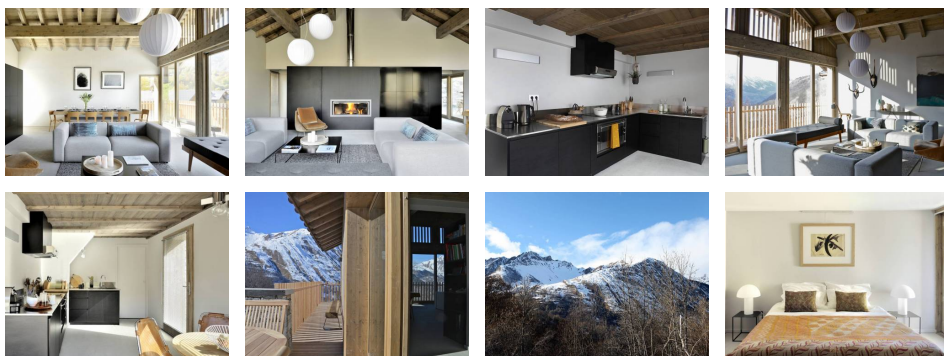

### Diagnostic énergétique

Rating in progress or not applicable.

ST MARTIN DE BELLEVILLE - La Villette

Home By You (Chalet n°2) 6 rooms on 4 levels, 10-12 people, 200sqm, Southern exposure, mountain view