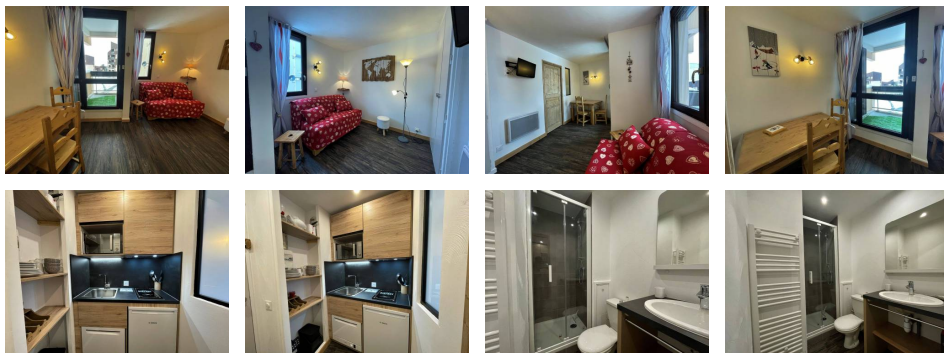

Diagnostic énergétique

Rating in progress or not applicable.

LES MENUIRES - Quartier Reberly 1850
Residence Soldanelles building B (N°217), studio for 2 persons 17sqm, on the 2nd floor by lift, North-West facing balcony

SERVICES AVAILABLE ON RESERVATION: linen (bed, toilet, kitchen, etc.), para-hotel services and other services (subject to availability).

Kitchen: ceramic hob (x2), refrigerator with 3L ice cube tray, multifunction oven, classic coffee maker, kettle, toaster, small dishwasher

Living room: BZ sofa (140cm), television

Bathroom: washbasin, shower, toilet, hair dryer