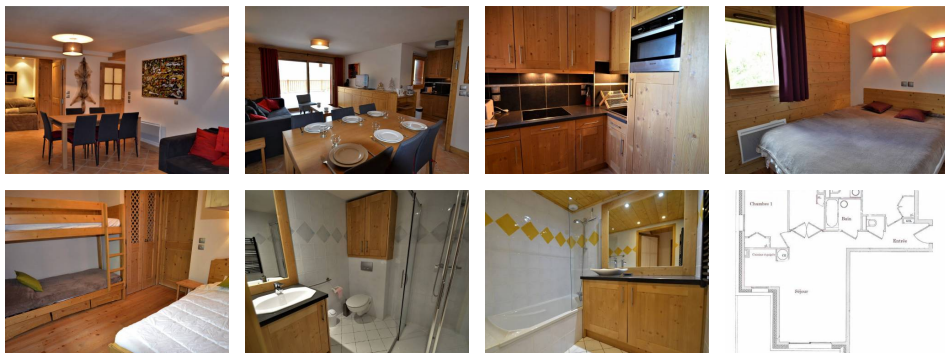

Type : Appartement

Area : 60 m²

Rooms : 4

Diagnostic énergétique

Rating in progress or not applicable.

ST MARTIN DE BELLEVILLE - Les Places

Chalet Adèle (n° 1), 3 rooms + alcove for 5/6 people, 60.50sqm, facing West, 1st floor on terrace side (floor 0 in the elevator), terrace of 29sqm, residence located at the foot of the slopes

INCLUDED SERVICES (winter season / December to April): beds made on arrival, end-of-stay cleaning, towels, bath mats, tea towels, cleaning kit (sponge, washing-up liquid, multi-purpose cleaner and dishwasher tablets). Services on request outside this period.

OTHER SERVICES AVAILABLE ON RESERVATION: additional linen (bed, toilet, kitchen, etc.), cleaning during your stay, extra hotel services and other services (subject to availability).

Integrated kitchen open to the living room: induction hob (x4), combined microwave oven, fridge (freezer), dishwasher, coffee maker, kettle, toaster, raclette grill