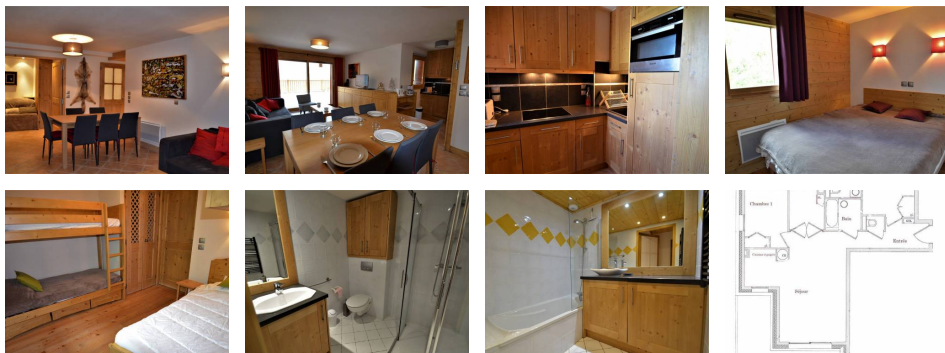

### ST MARTIN DE BELLEVILLE - Les Places

Chalet Adèle (n° 1), 3 rooms + alcove for 5/6 people, 60.50sqm, facing West, 1st floor on terrace side (floor 0 in the elevator), terrace of 29sqm, residence located at the foot of the slopes

OTHER SERVICES AVAILABLE ON RESERVATION: additional linen (bed, toilet, kitchen, etc.), cleaning during your stay, extra hotel services and other services (subject to availability).

Integrated kitchen open to the living room: induction hob (x4), combined microwave oven, fridge (freezer), dishwasher, coffee maker, kettle, toaster, raclette grill