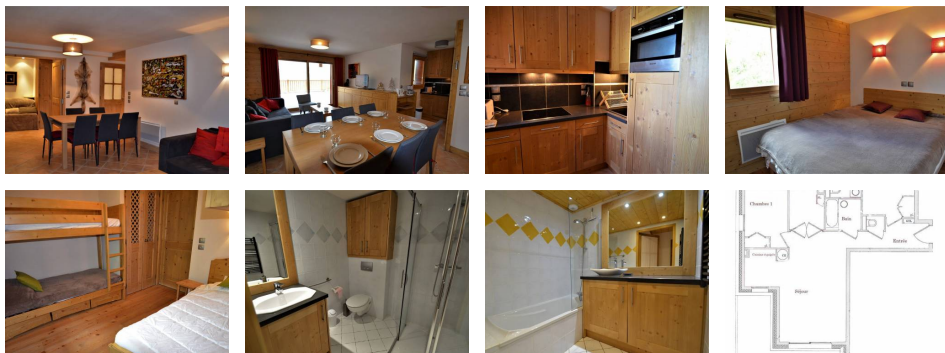

Diagnostic énergétique

Rating in progress or not applicable.

ST MARTIN DE BELLEVILLE - Les Places

Chalet Adèle (n° 1), 3 rooms + alcove for 5/6 people, 60.50sqm, facing West, 1st floor on terrace side (floor 0 in the elevator), terrace of 29sqm, residence located at the foot of the slopes

INCLUDED SERVICES (winter season / December to April): beds made on arrival, end-of-stay cleaning, towels, bath mats, tea towels, cleaning kit (sponge, washing-up liquid, multi-purpose cleaner and dishwasher tablets). Services on request outside this period.

OTHER SERVICES AVAILABLE ON RESERVATION: additional linen (bed, toilet, kitchen, etc.), cleaning during your stay, extra hotel services and other services (subject to availability).

Integrated kitchen open to the living room: induction hob (x4), combined microwave oven, fridge (freezer), dishwasher, coffee maker, kettle, toaster, raclette grill