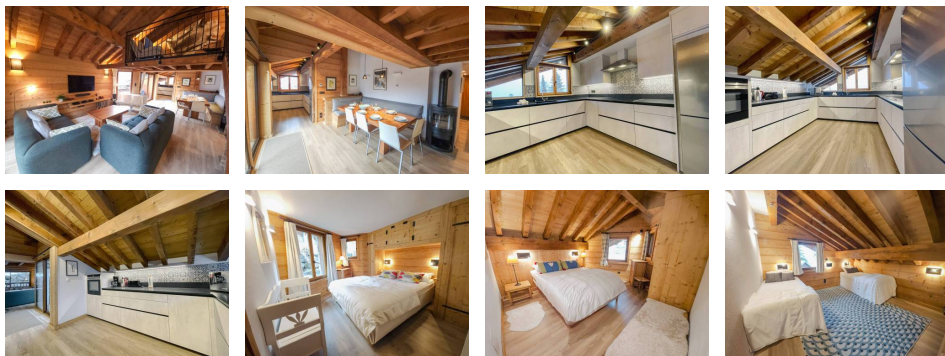

Diagnostic énergétique

Rating in progress or not applicable.

ST MARTIN DE BELLEVILLE - Village center

CHALET DES ENCOMBRES n°2 , 5 rooms, duplex, 10 people, 112sqm+21.5sqm <1.80m, ground floor access, 2 balconies (South and West facing). Access to the slopes: ski lift in the center of the village at 100 m

OTHER SERVICES AVAILABLE ON RESERVATION: additional linen (bed, toilet, kitchen, etc.), cleaning during your stay, extra hotel services and other services (subject to availability).

Level 0: Spacious entrance hall