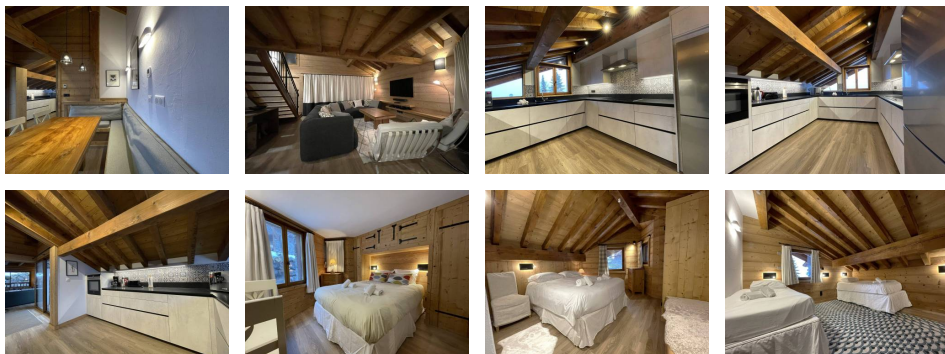

Type : Appartement

Area : 133 m²

Rooms : 5

Diagnostic énergétique

Rating in progress or not applicable.

ST MARTIN DE BELLEVILLE - Village center

CHALET DES ENCOMBRES n°2 , 5 rooms, duplex, 10 people, 112sqm+21.5sqm <1.80m, ground floor access, 2 balconies (South and West facing). Access to the slopes: ski lift in the center of the village at 100 m

OTHER SERVICES AVAILABLE ON RESERVATION: additional linen (bed, toilet, kitchen, etc.), cleaning during your stay, extra hotel services and other services (subject to availability).

Level 0: Spacious entrance hall