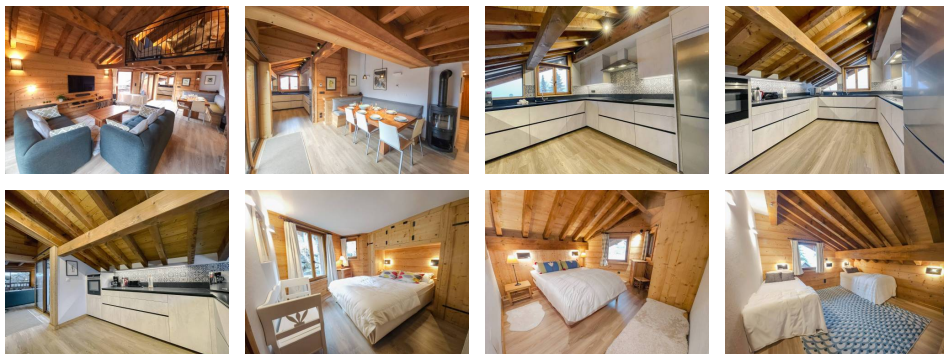

Diagnostic énergétique

Rating in progress or not applicable.

ST MARTIN DE BELLEVILLE - Village center

CHALET DES ENCOMBRES n°2 , 5 rooms, duplex, 10 people, 112sqm+21.5sqm <1.80m, ground floor access, 2 balconies (South and West facing). Access to the slopes: ski lift in the center of the village at 100 m

OTHER SERVICES AVAILABLE ON RESERVATION: additional linen (bed, toilet, kitchen, etc.), cleaning during your stay, extra hotel services and other services (subject to availability).

Level 0: Spacious entrance hall