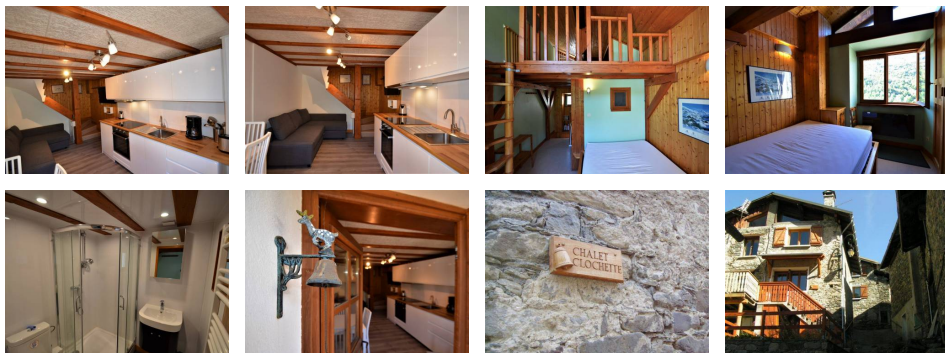

VILLAGE DE PRARANGER - village center

CHALET CLOCHETTE - House on 2 floors, 2 rooms, rented for 2 people, 30sqm + 10sqm under 1.80m, access by outside staircase, West-facing terrace

Access to slopes: Les Menuires or St Martin de Belleville at around 4 km, in the hamlet of Bettaix at around 1 km

(Access by a sloping alley)

Renovated and full equipped kitchen: ceramic hob (x4), extractor hood, oven, fridge, coffee maker, kettle, toaster

Living room: sofa, television

1st floor :