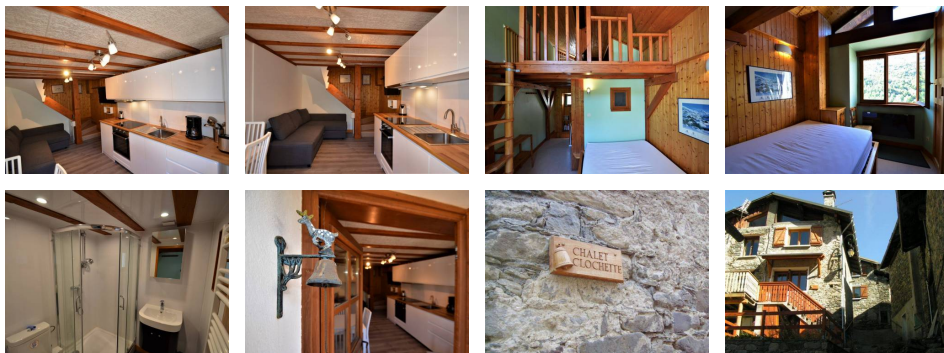

VILLAGE DE PRARANGER - village center

CHALET CLOCHETTE - House on 2 floors, 2 rooms, rented for 2 people, 30sqm + 10sqm under 1.80m, access by outside staircase, West-facing terrace

Access to slopes: Les Menuires or St Martin de Belleville at around 4 km, in the hamlet of Bettaix at around 1 km

(Access by a sloping alley)

Renovated and full equipped kitchen: ceramic hob (x4), extractor hood, oven, fridge, coffee maker, kettle, toaster

Living room: sofa, television

1st floor :