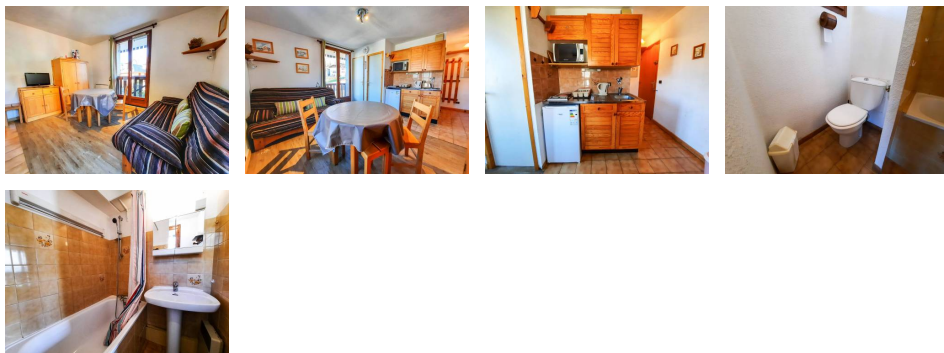

Residence situated in the center of the village and near the button lift.

Kitchen area: electric hotplates (x2), microwave, fridge, electric coffee maker, toaster, kettle

Living room: sofa bed for two people (140 cm), flat screen television

Bathroom: washbasin, bath, toilet

Additional information:

Apartment equipped with a double duvet