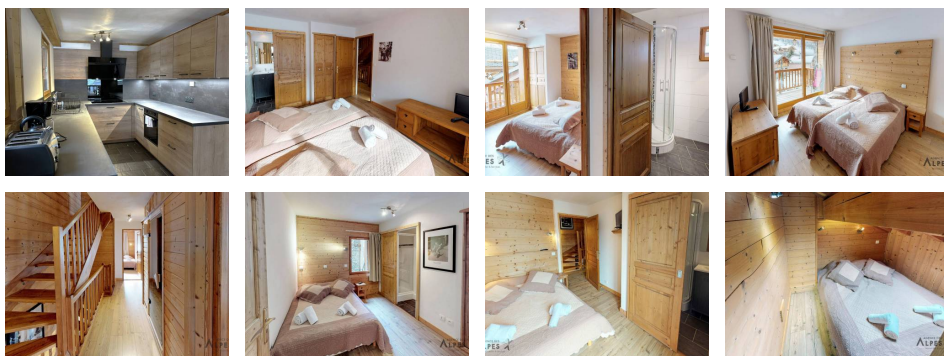

Type : Appartement

Area : 200 m²

Rooms : 10

Diagnostic énergétique

Rating in progress or not applicable.

ST MARTIN DE BELLEVILLE - La Villette area

CHALET VILLETTE: 10 rooms on 4 levels, 16/18 people, 200sqm, Southern exposure, mountain view