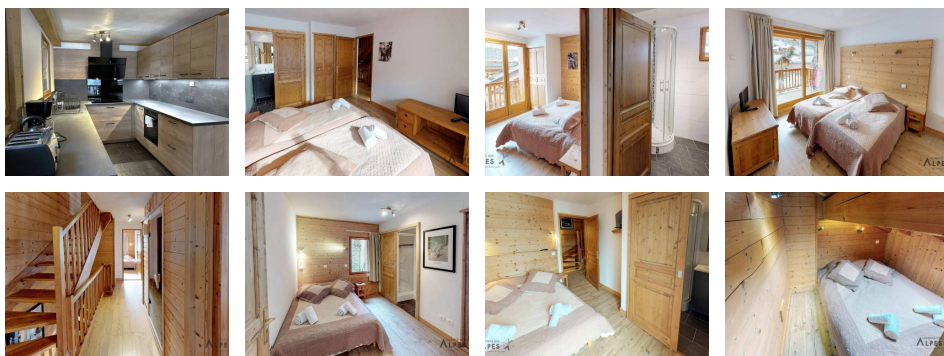

Diagnostic énergétique

Rating in progress or not applicable.

ST MARTIN DE BELLEVILLE - La Villette area

CHALET VILLETTE: 10 rooms on 4 levels, 16/18 people, 200sqm, Southern exposure, mountain view

Access to the slopes: approximately 280 meters from the village center ski lift - possibility of free shuttles (approximately 60m away - in the winter season only - timetables: Tourist Office).