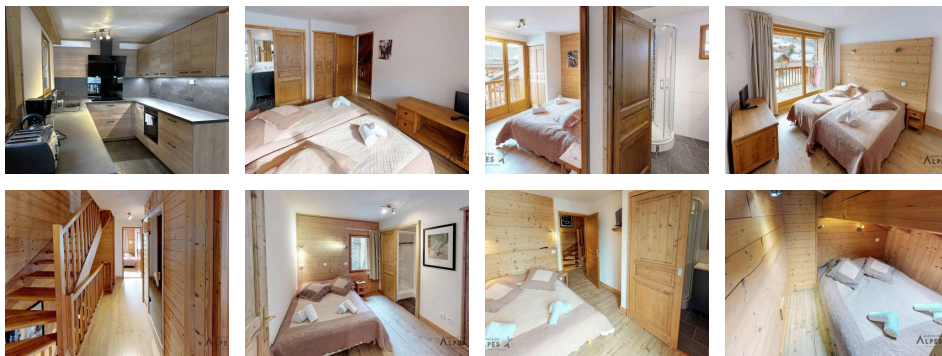

Type : Appartement

Area : 200 m²

Rooms : 10

Diagnostic énergétique

Rating in progress or not applicable.

ST MARTIN DE BELLEVILLE - La Villette area

CHALET VILLETTE: 10 rooms on 4 levels, 16/18 people, 200sqm, Southern exposure, mountain view