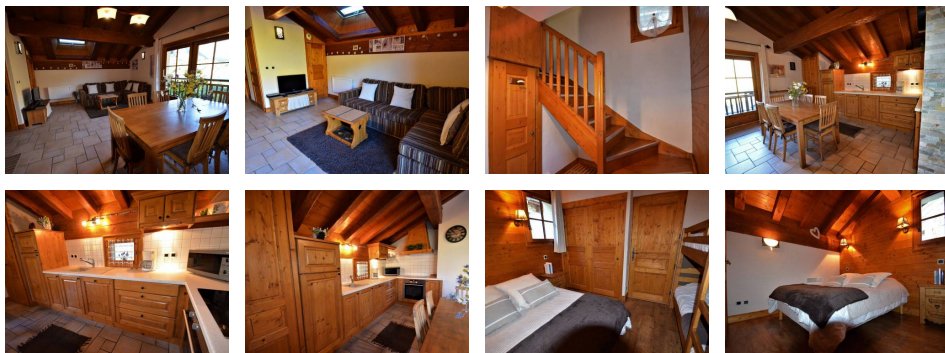

ST MARTIN DE BELLEVILLE - Villarencel Area

Chalet La Grange (the barn), 3 rooms duplex apartment for 4/5 persons 65sqm, on the ground floor, small South facing terrace (9sqm) with view on Les Encombres Valley. 300 meters from the ski lift at the center of the village, possibility to use a free shuttle (100 meters approx. during winter season only)

INCLUDED SERVICES (winter season / December to April): supply of bed linen, end-of-stay cleaning, towels, bath mats, tea towels, cleaning kit (sponge, washing-up liquid, multi-purpose cleaner and dishwasher tablets). Services on request outside this period.

OTHER SERVICES AVAILABLE ON RESERVATION: additional linen (bed, toilet, kitchen, etc.), cleaning during your stay, extra hotel services and other services (subject to availability).

Ground floor:

Bedroom 2: 2 single beds (2x90cm)