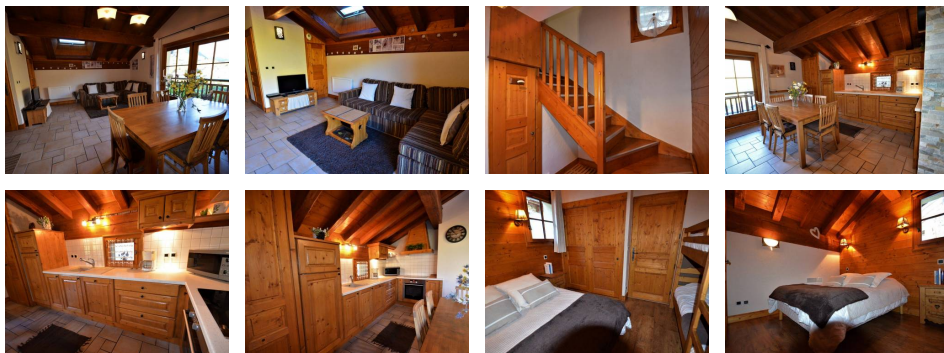

Type : Appartement

Area : 65 m²

Rooms : 3

Diagnostic énergétique

Rating in progress or not applicable.

ST MARTIN DE BELLEVILLE - Villarencel Area

Chalet La Grange (the barn), 3 rooms duplex apartment for 4/5 persons 65sqm, on the ground floor, small South facing terrace (9sqm) with view on Les Encombres Valley. 300 meters from the ski lift at the center of the village, possibility to use a free shuttle (100 meters approx. during winter season only)

OTHER SERVICES AVAILABLE ON RESERVATION: additional linen (bed, toilet, kitchen, etc.), cleaning during your stay, extra hotel services and other services (subject to availability).

Ground floor:

Bedroom 2: 2 single beds (2x90cm)