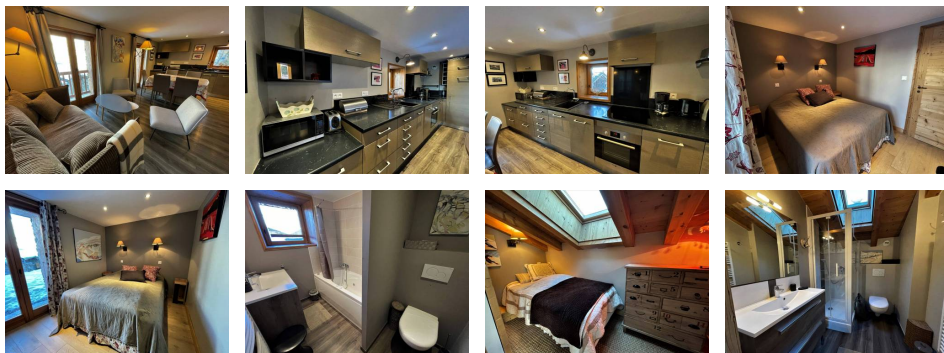

Area : 71 m²

Rooms : 4

Diagnostic énergétique

Rating in progress or not applicable.

ST MARTIN DE BELLEVILLE - Village Center

Chalet L'Escarel, 3 triplex rooms in an adjoining chalet, 4/5 people, 56m² +15m² lower than 1.80m, south-facing balcony, small garden with a gravel ground-level terrace and 2 deckchairs.

INCLUDED SERVICES (winter season / December to April): beds made on arrival, end-of-stay cleaning, towels, tea towels, cleaning kit (sponge, washing-up liquid, multi-purpose cleaner and dishwasher tablets). Services on request outside this period.

OTHER SERVICES AVAILABLE ON RESERVATION: additional linen (bed, toilet, kitchen, etc.), cleaning during your stay, extra hotel services and other services (subject to availability).

Level 0: Entrance with storage for skis and boots (floor heating)

Bedroom 1: double bed (160x 200 cm), chest of drawers

Bathroom 1: washbasin, bathtub, heated towel rail, toilet, cupboard with washing