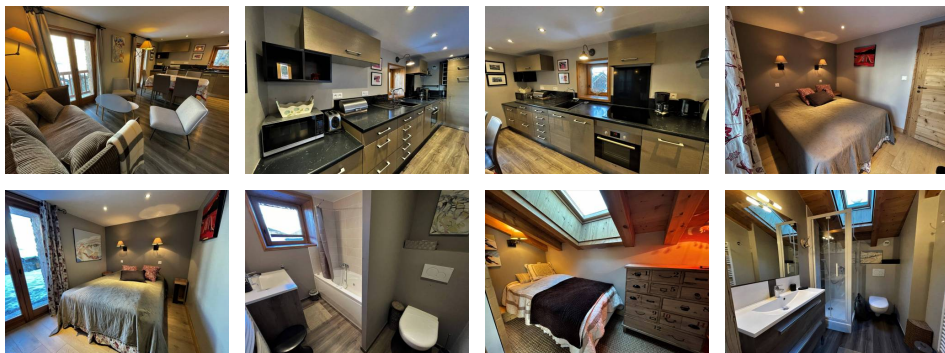

Area : 71 m²

Rooms : 4

Diagnostic énergétique

Rating in progress or not applicable.

ST MARTIN DE BELLEVILLE - Village Center

Chalet L'Escarel, 3 triplex rooms in an adjoining chalet, 4/5 people, 56m² +15m² lower than 1.80m, south-facing balcony, small garden with a gravel ground-level terrace and 2 deckchairs.

INCLUDED SERVICES (winter season / December to April): beds made on arrival, end-of-stay cleaning, towels, tea towels, cleaning kit (sponge, washing-up liquid, multi-purpose cleaner and dishwasher tablets). Services on request outside this period.

OTHER SERVICES AVAILABLE ON RESERVATION: additional linen (bed, toilet, kitchen, etc.), cleaning during your stay, extra hotel services and other services (subject to availability).

Level 0: Entrance with storage for skis and boots (floor heating)

Bedroom 1: double bed (160x 200 cm), chest of drawers

Bathroom 1: washbasin, bathtub, heated towel rail, toilet, cupboard with washing