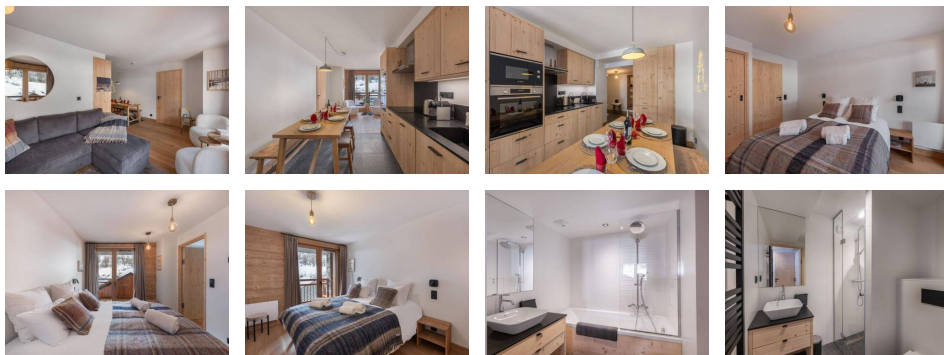

Type : Appartement

Area : 94 m²

Rooms : 4

Diagnostic énergétique

Rating in progress or not applicable.

BETTAIX - hamlet located 4.5km from St Martin de Belleville and 4km from Les Menuires

APARTMENT YDILIA 302: 4 rooms, 6 people, 94m².

LEVEL 1

Open and equipped kitchen including: induction hob, oven, microwave, fridge, dishwasher, capsule coffee maker, kettle, toaster, fondue set

Living room: lounge, dining room, television, balcony

Bedroom 1: double bed with adjoining bathroom (sink, bathtub, heated towel rail,