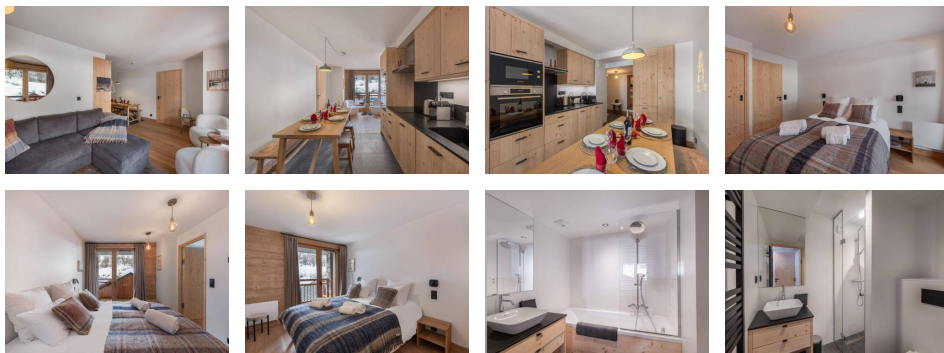

Type : Appartement

Area : 94 m²

Rooms : 4

Diagnostic énergétique

Rating in progress or not applicable.

BETTAIX - hamlet located 4.5km from St Martin de Belleville and 4km from Les Menuires

APARTMENT YDILIA 302: 4 rooms, 6 people, 94m².

LEVEL 1

Open and equipped kitchen including: induction hob, oven, microwave, fridge, dishwasher, capsule coffee maker, kettle, toaster, fondue set

Living room: lounge, dining room, television, balcony

Bedroom 1: double bed with adjoining bathroom (sink, bathtub, heated towel rail,