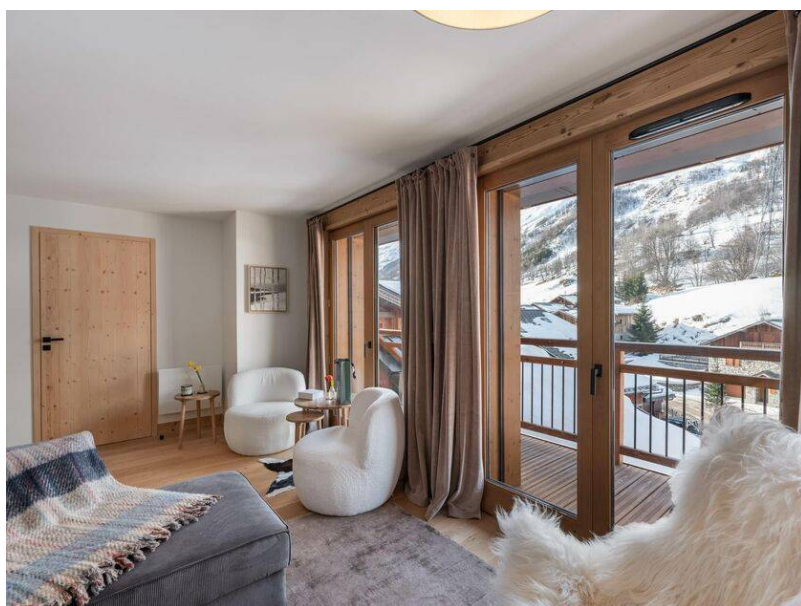

Appartement Saint-Martin-de-Belleville Le Bettaix - Saint-Martin-de-Belleville YDILIA

2 500 €

Informations

City : Saint-Martin-de-Belleville

Region : Auvergne-Rhône-Alpes

Reference : YDILIA302

Mandat : EN-YDILIA302

Type : Appartement

Area : 94 m²

Rooms : 4

Diagnostic énergétique

Rating in progress or not applicable.