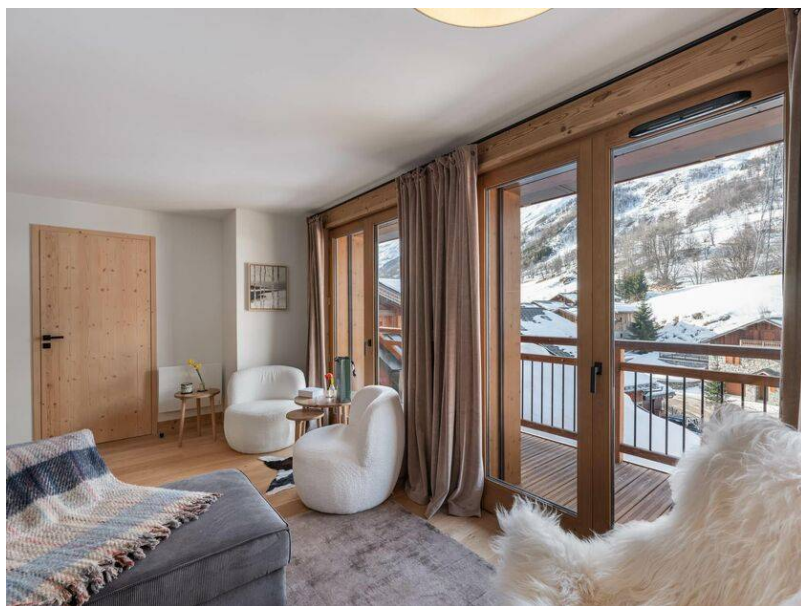

Appartement Saint-Martin-de-Belleville Le Bettaix - Saint-Martin-de-Belleville YDILIA

2 500 €

Informations

City : Saint-Martin-de-Belleville

Region : Auvergne-Rhône-Alpes

Reference : YDILIA302

Mandat : EN-YDILIA302

Type : Appartement

Area : 94 m²

Rooms : 4

Diagnostic énergétique

Rating in progress or not applicable.