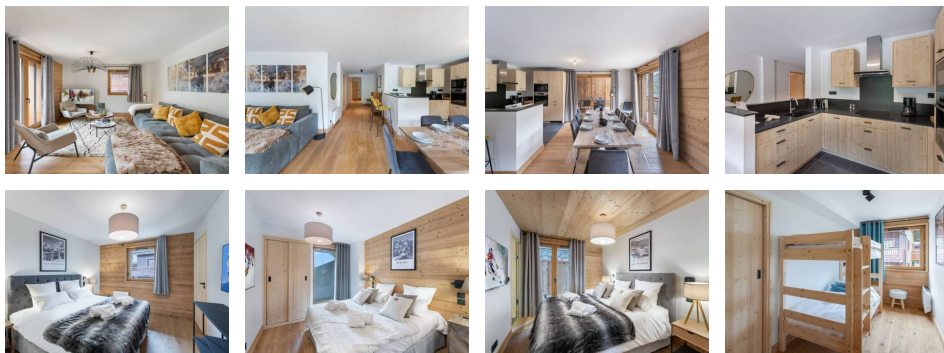

BETTAIX - hamlet located 4.5km from St Martin de Belleville and 4km from Les Menuires

APARTMENT POMME BLANCHE: 5 rooms, 8 people, 118m², facing South/ West.

Access to the slopes: approximately 300m from the chairlift depending on the resort of Les Menuires.

SERVICES INCLUDED: beds made on arrival, towels, bathroom products, regular cleaning: 2 times a week (partial cleanings), end-of-stay cleaning.

Open and equipped kitchen including: induction hob, extractor hood, oven, refrigerator, dishwasher, filter coffee machine, capsule coffee machine, kettle, toaster, raclette machine

Living area: living room, dining room, television, balcony, terrace with outdoor furniture

Bedroom 1: double bed (160 x 200) with adjoining bathroom (sink, shower, toilet), closet, television