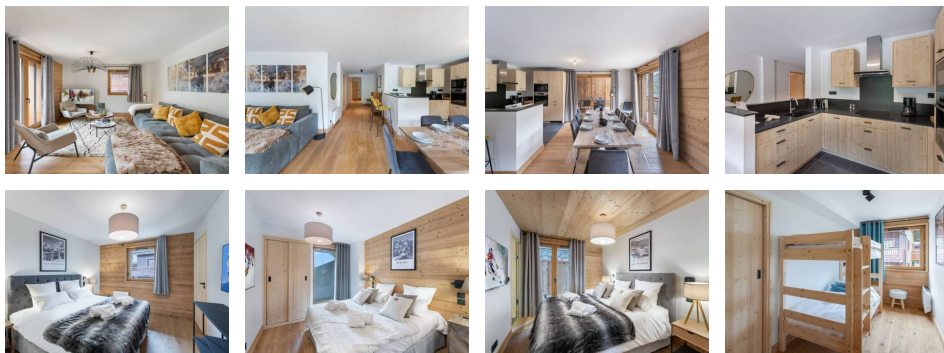

Diagnostic énergétique

Rating in progress or not applicable.

BETTAIX - hamlet located 4.5km from St Martin de Belleville and 4km from Les Menuires
APARTMENT POMME BLANCHE: 5 rooms, 8 people, 118m², facing South/ West.
Access to the slopes: approximately 300m from the chairlift depending on the resort of Les Menuires.

SERVICES INCLUDED: beds made on arrival, towels, bathroom products, regular cleaning: 2 times a week (partial cleanings), end-of-stay cleaning.

Open and equipped kitchen including: induction hob, extractor hood, oven, refrigerator, dishwasher, filter coffee machine, capsule coffee machine, kettle, toaster, raclette machine
Living area: living room, dining room, television, balcony, terrace with outdoor furniture
Bedroom 1: double bed (160 x 200) with adjoining bathroom (sink, shower, toilet), closet, television