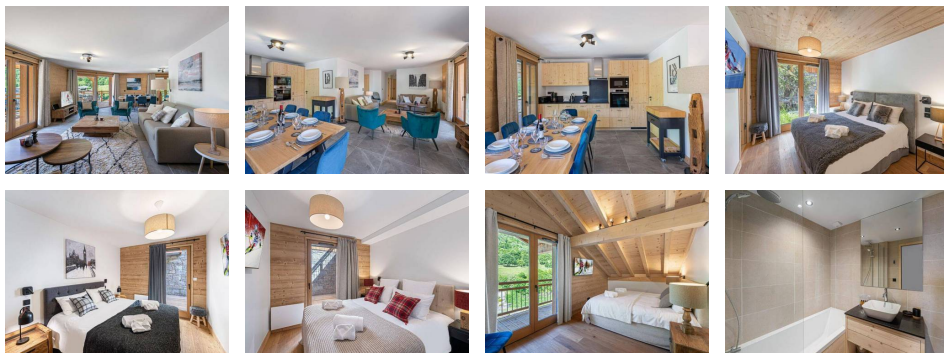

Appartement Saint-Martin-de-Belleville Le Bettaix - Saint-Martin-de-Belleville YDILIA

2 500 €

Informations

City : Saint-Martin-de-Belleville

Region : Auvergne-Rhône-Alpes

Reference : BRIGHTRAVEN

Mandat : EN-BRIGHTRAVEN

Type : Appartement

Area : 119 m²

Rooms : 6

Diagnostic énergétique

Rating in progress or not applicable.

BETTAIX - hamlet located 4.5km from St Martin de Belleville and 4km from Les Menuires

APARTMENT BRIGHT RAVEN: 5 rooms, 8 people, 119m², facing South/ East.

Access to the slopes: about 300m from the chairlift connecting to the resort of Les Menuires.

SERVICES INCLUDED: beds made on arrival, towels, bathroom products, regular cleaning: 2 times a week (partial cleanings), end-of-stay cleaning.

Open and equipped kitchen including: electric hob, extractor hood, oven, microwave, refrigerator, dishwasher, coffee maker, kettle, toaster, raclette machine

Living area: living room, dining room, television, terrace with outdoor furniture

Bedroom 1: double bed (160 x 200) with adjoining bathroom (sink, shower, hairdryer, toilet), closet, television, balcony