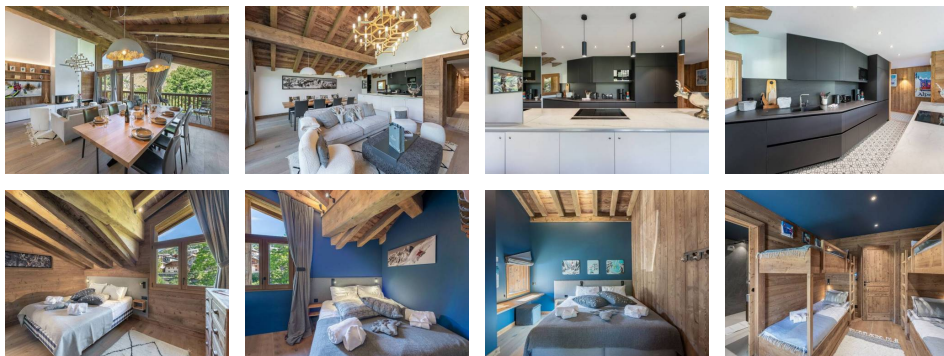

Mandat : EN-CHENOIRB2

Type : Appartement

Area : 126 m²

Rooms : 5

Diagnostic énergétique

Rating in progress or not applicable.

ST MARTIN DE BELLEVILLE - La Villette area

APARTMENT B2: 5 rooms, 10 people, 126m², North/ West facing balcony.