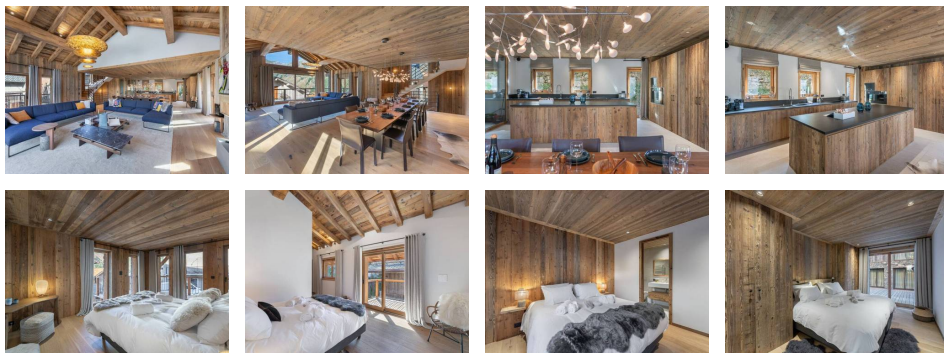

Diagnostic énergétique

Rating in progress or not applicable.

ST MARTIN DE BELLEVILLE - Villarencel area

CHALET IMLADRIS: 8 rooms on 4 levels, 14 people, 360m².

Slope access: approximately 450 meters from the village center ski lift - possibility of free shuttles (in winter season only - opening hours: Tourist Office).

SERVICES INCLUDED: reception at the property, beds made on arrival, bathroom products, end of stay cleaning.

SERVICES INCLUDED IN WINTER SEASON: welcome basket, champagne, slippers, wood for the fireplace, regular cleaning: twice a week (partial cleanings).