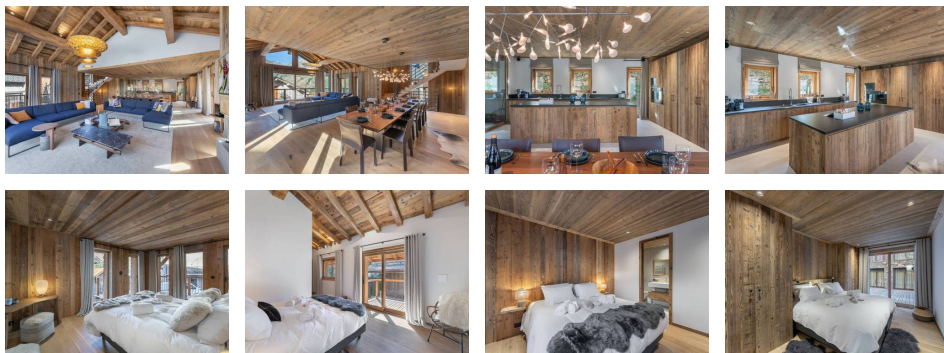

Type : Chalet

Area : 360 m²

Rooms : 8

Diagnostic énergétique

Rating in progress or not applicable.

ST MARTIN DE BELLEVILLE - Villarencel area

CHALET IMLADRIS: 8 rooms on 4 levels, 14 people, 360m².

Slope access: approximately 450 meters from the village center ski lift - possibility of free shuttles (in winter season only - opening hours: Tourist Office).

SERVICES INCLUDED: reception at the property, beds made on arrival, bathroom products, end of stay cleaning.

SERVICES INCLUDED IN WINTER SEASON: welcome basket, champagne, slippers, wood for the fireplace, regular cleaning: twice a week (partial cleanings).