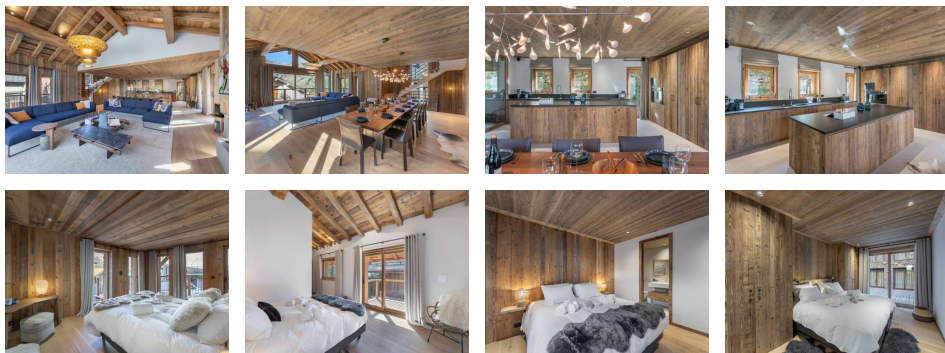

Diagnostic énergétique

Rating in progress or not applicable.

ST MARTIN DE BELLEVILLE - Villarencel area

CHALET IMLADRIS: 8 rooms on 4 levels, 14 people, 360m².

Slope access: approximately 450 meters from the village center ski lift - possibility of free shuttles (in winter season only - opening hours: Tourist Office).

SERVICES INCLUDED: reception at the property, beds made on arrival, bathroom products, end of stay cleaning.

SERVICES INCLUDED IN WINTER SEASON: welcome basket, champagne, slippers, wood for the fireplace, regular cleaning: twice a week (partial cleanings).