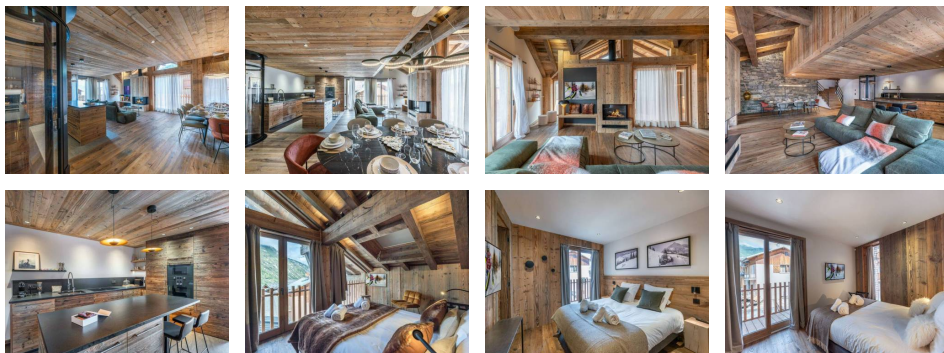

ST MARTIN DE BELLEVILLE - La Villette area

Chalet UBAC: 6 rooms on 4 levels, 8 people, 177m², terrace.

Access to the slopes: approximately 300 meters from the ski lift in the center of the village

- possibility of free shuttles (in winter season only - opening hours: Tourist Office).

SERVICES INCLUDED: beds made on arrival, towels, bathroom products, regular cleaning: 2 times a week (extra cleaning), end-of-stay cleaning.

LEVEL 0

Entrance

Ski room with boot dryer

LEVEL 1