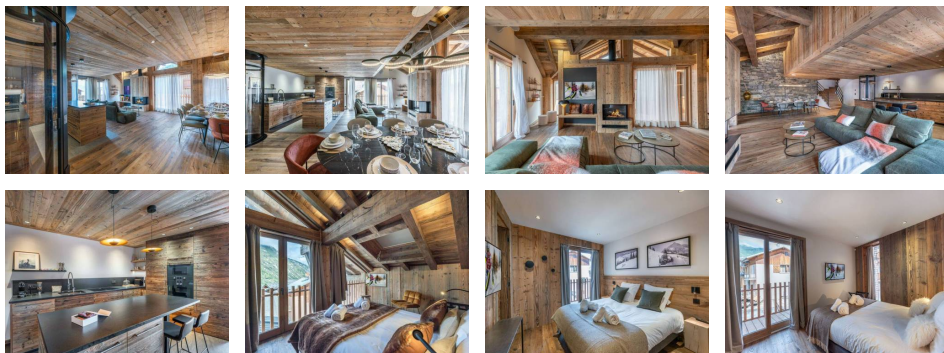

### Diagnostic énergétique

Rating in progress or not applicable.

ST MARTIN DE BELLEVILLE - La Villette area

Chalet UBAC: 6 rooms on 4 levels, 8 people, 177m<sup>2</sup>, terrace.

Access to the slopes: approximately 300 meters from the ski lift in the center of the village