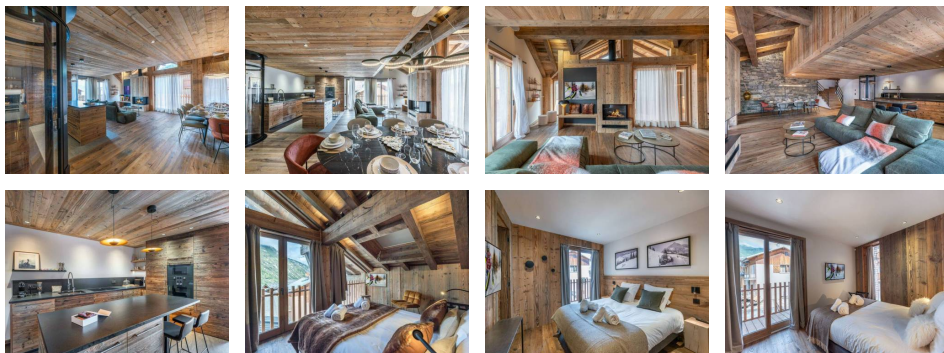

Area : 177 m²

Rooms : 6

Diagnostic énergétique

Rating in progress or not applicable.

ST MARTIN DE BELLEVILLE - La Villette area

Chalet UBAC: 6 rooms on 4 levels, 8 people, 177m², terrace.

Access to the slopes: approximately 300 meters from the ski lift in the center of the village