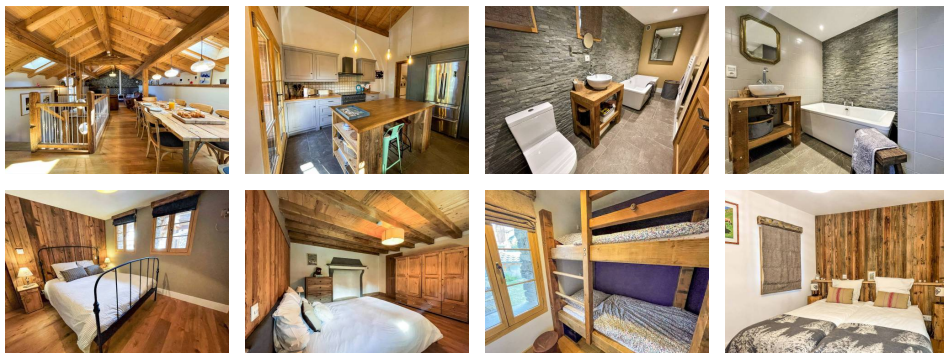

### ST MARCEL - STONE SHED CHALET

Individual 5-room chalet on 3 levels for 8 people, 134m<sup>2</sup>, facing south-west, balcony  
Hamlet located 1.5km from St Martin de Belleville and 6km from Les Menuires  
Slope access: 1.5km from St Martin de Belleville station - Free shuttle bus stop 300m away

Bedroom 1: double bed (160 x 190), chest of drawers and cupboard, en-suite bathroom: