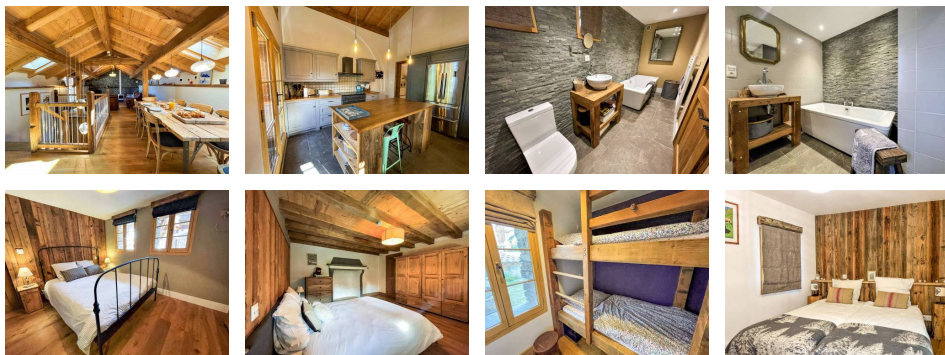

### ST MARCEL - STONE SHED CHALET

Individual 5-room chalet on 3 levels for 8 people, 134m<sup>2</sup>, facing south-west, balcony  
Hamlet located 1.5km from St Martin de Belleville and 6km from Les Menuires  
Slope access: 1.5km from St Martin de Belleville station - Free shuttle bus stop 300m away

Bedroom 1: double bed (160 x 190), chest of drawers and cupboard, en-suite bathroom: