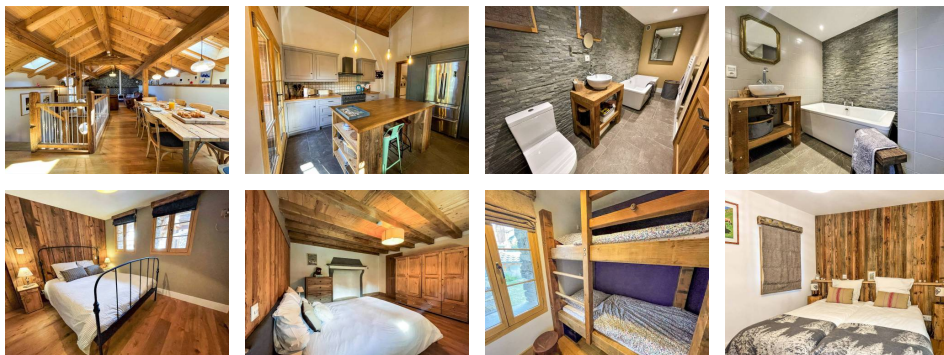

Diagnostic énergétique

Rating in progress or not applicable.

ST MARCEL - STONE SHED CHALET

Individual 5-room chalet on 3 levels for 8 people, 134m², facing south-west, balcony
Hamlet located 1.5km from St Martin de Belleville and 6km from Les Menuires
Slope access: 1.5km from St Martin de Belleville station - Free shuttle bus stop 300m away

Bedroom 1: double bed (160 x 190), chest of drawers and cupboard, en-suite bathroom: