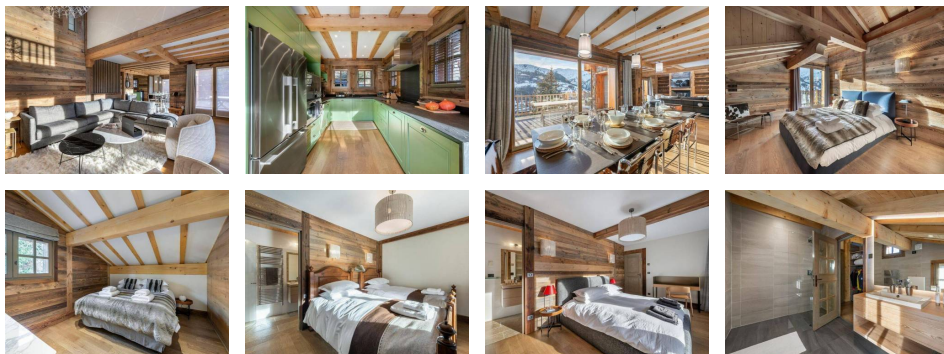

Appartement Saint-Martin-de-Belleville Centre - Saint-Martin-de-Belleville CHALET DUCHESS

7 550 €

Informations

City : Saint-Martin-de-Belleville
Region : Auvergne-Rhône-Alpes
Reference : CHDUCHESS
Mandat : EN-CHDUCHESS
Type : Appartement
Area : 230 m²
Rooms : 7

Diagnostic énergétique

Rating in progress or not applicable.

ST MARTIN DE BELLEVILLE – DUCHESS CHALET

7 rooms on 3 levels, 8/10 people, 230sqm, southern exposure. Access to the slopes: approximately 350 meters from the village center ski lift.

LEVEL -1 :

Leisure area: outdoor jacuzzi, lounge with TV, table football

Bedroom 1: double bed (or twin on request), cupboard, terrace, desk, adjoining shower room (shower, hair dryer, towel dryer, single washbasin, toilet)