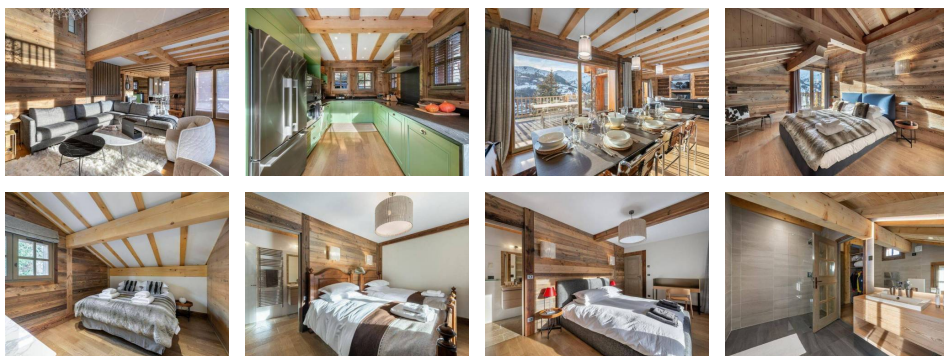

Appartement Saint-Martin-de-Belleville Centre - Saint-Martin-de-Belleville CHALET DUCHESS

7 550 €

Informations

City : Saint-Martin-de-Belleville
Region : Auvergne-Rhône-Alpes
Reference : CHDUCHESS
Mandat : EN-CHDUCHESS
Type : Appartement
Area : 230 m²
Rooms : 7

Diagnostic énergétique

Rating in progress or not applicable.

ST MARTIN DE BELLEVILLE – DUCHESS CHALET

7 rooms on 3 levels, 8/10 people, 230sqm, southern exposure. Access to the slopes: approximately 350 meters from the village center ski lift.

LEVEL -1 :

Leisure area: outdoor jacuzzi, lounge with TV, table football

Bedroom 1: double bed (or twin on request), cupboard, terrace, desk, adjoining shower room (shower, hair dryer, towel dryer, single washbasin, toilet)