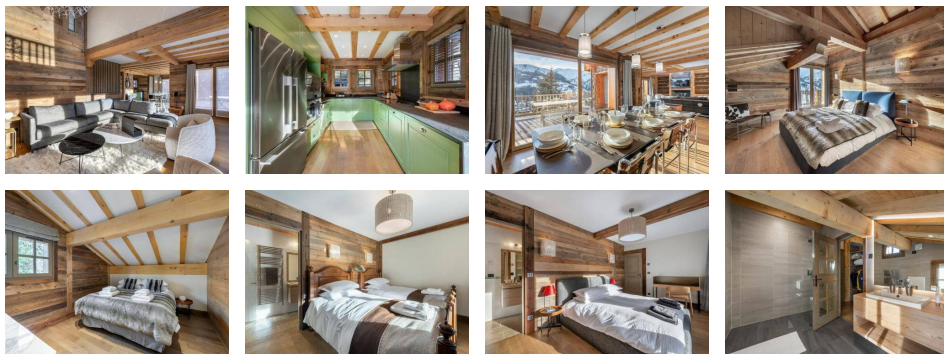

## Appartement Saint-Martin-de-Belleville Centre - Saint-Martin-de-Belleville CHALET DUCHESS

7 550 €

### ST MARTIN DE BELLEVILLE – DUCHESS CHALET

7 rooms on 3 levels, 8/10 people, 230sqm, southern exposure. Access to the slopes: approximately 350 meters from the village center ski lift.

**INCLUDED SERVICES:** (during summer and winter seasons) Welcome at the property, bathroom products, slippers, household and bath linen, beds made upon arrival, end-of-stay cleaning.

### LEVEL -1 :

Leisure area: outdoor jacuzzi, lounge with TV, table football

Bedroom 1: double bed (or twin on request), cupboard, terrace, desk, adjoining shower room (shower, hair dryer, towel dryer, single washbasin, toilet)