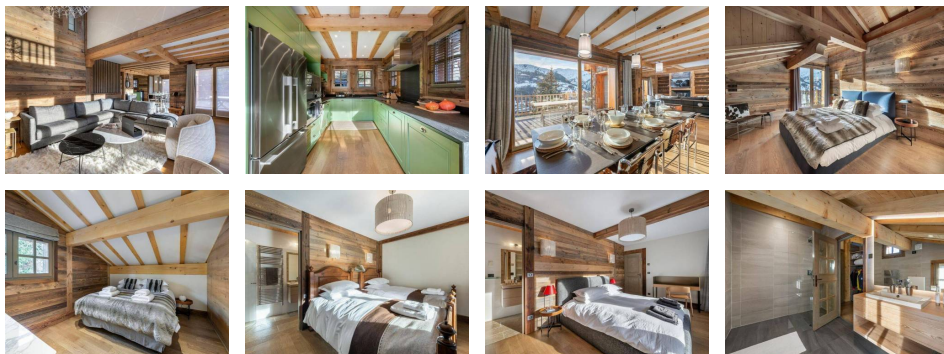

## Appartement Saint-Martin-de-Belleville Centre - Saint-Martin-de-Belleville CHALET DUCHESS

7 550 €

### ST MARTIN DE BELLEVILLE – DUCHESS CHALET

7 rooms on 3 levels, 8/10 people, 230sqm, southern exposure. Access to the slopes: approximately 350 meters from the village center ski lift.

INCLUDED SERVICES: (during summer and winter seasons) Welcome at the property, bathroom products, slippers, household and bath linen, beds made upon arrival, end-of-stay cleaning.

### LEVEL -1 :

Leisure area: outdoor jacuzzi, lounge with TV, table football

Bedroom 1: double bed (or twin on request), cupboard, terrace, desk, adjoining shower room (shower, hair dryer, towel dryer, single washbasin, toilet)