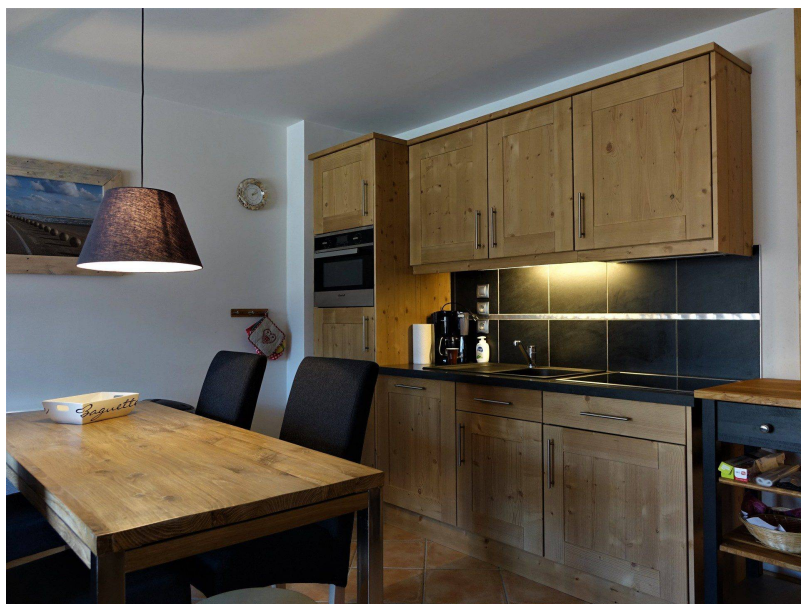

Appartement Saint-Martin-de-Belleville Centre - Saint-Martin-de-Belleville CHALET ADELE

4 135 €

Informations

City : Saint-Martin-de-Belleville

Region : Auvergne-Rhône-Alpes

Reference : CHADELES

Mandat : EN-CHADELES

Type : Appartement

Rooms : 4

Diagnostic énergétique

Rating in progress or not applicable.