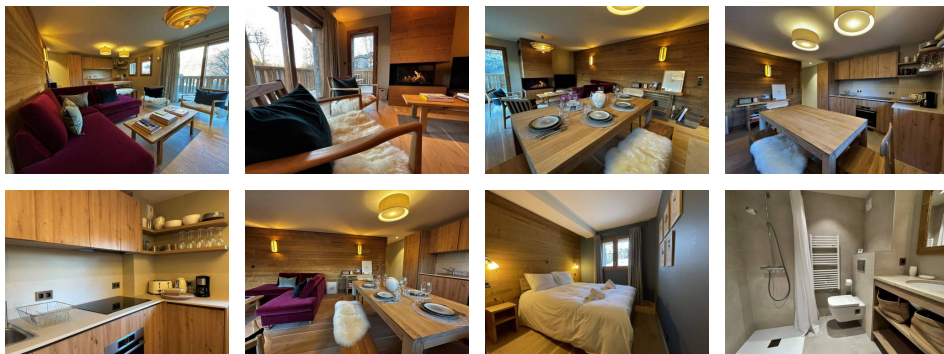

Appartement Saint-Martin-de-Belleville Centre - Saint-Martin-de-Belleville LES CHALETS DU CHEVAL NOIR

1 970 €

Informations

City : Saint-Martin-de-Belleville

Region : Auvergne-Rhône-Alpes

Reference : CHENOIRB4

Mandat : EN-CHENOIRB4

Type : Appartement

Area : 85 m²

Rooms : 4

Diagnostic énergétique

Rating in progress or not applicable.

ST MARTIN DE BELLEVILLE - Villette Area

Appartment PRAMINT - CHALET LE CHEVAL NOIR n°B4, 4 rooms with 3 bedrooms for 8 persons 85sqm, ground floor garden terrace and balcony with West exposure and panoramic view on the valley.

INCLUDED SERVICES (winter season - from December to April / summer season - from July to August): beds made on arrival, end-of-stay cleaning, towels, bathmats, tea towels, cleaning kit (sponge, washing-up liquid, multi-purpose cleaner and dishwasher tablets). Services on request outside this period.

OTHER SERVICES AVAILABLE ON RESERVATION: additional linen (bed, toilet, kitchen, etc.), cleaning during your stay, extra hotel services and other services (subject to availability).

Open kitchen: 4 induction hob, microwave, oven, hood, fridge, dishwasher, coffee maker,