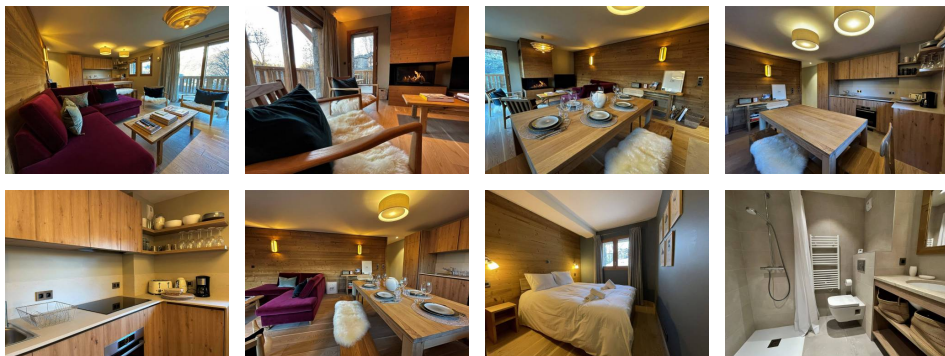

Appartement Saint-Martin-de-Belleville Centre - Saint-Martin-de-Belleville LES CHALETS DU CHEVAL NOIR

1 970 €

Informations

City : Saint-Martin-de-Belleville

Region : Auvergne-Rhône-Alpes

Reference : CHENOIRB4

Mandat : EN-CHENOIRB4

Type : Appartement

Area : 85 m²

Rooms : 4

Diagnostic énergétique

Rating in progress or not applicable.

ST MARTIN DE BELLEVILLE - Villette Area

Appartment PRAMINT - CHALET LE CHEVAL NOIR n°B4, 4 rooms with 3 bedrooms for 8 persons 85sqm, ground floor garden terrace and balcony with West exposure and panoramic view on the valley.

INCLUDED SERVICES (winter season - from December to April / summer season - from July to August): beds made on arrival, end-of-stay cleaning, towels, bathmats, tea towels, cleaning kit (sponge, washing-up liquid, multi-purpose cleaner and dishwasher tablets). Services on request outside this period.

OTHER SERVICES AVAILABLE ON RESERVATION: additional linen (bed, toilet, kitchen, etc.), cleaning during your stay, extra hotel services and other services (subject to availability).

Open kitchen: 4 induction hob, microwave, oven, hood, fridge, dishwasher, coffee maker,