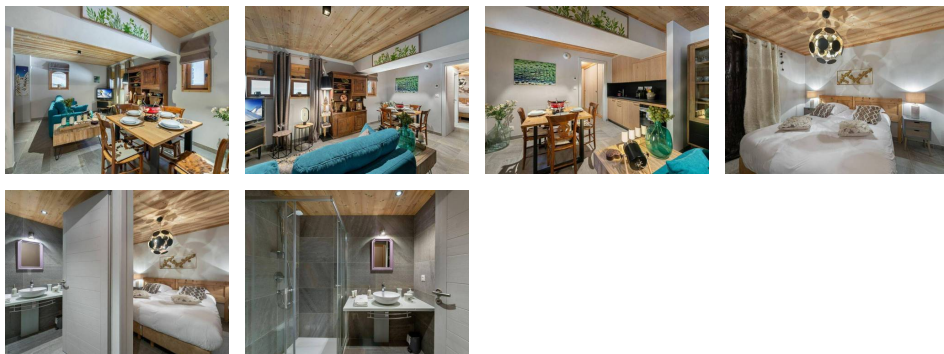

Appartement Saint-Martin-de-Belleville Le Betaix - Saint-Martin-de-Belleville CHALET ETERLOU

820 €

Informations

City : Saint-Martin-de-Belleville
Region : Auvergne-Rhône-Alpes
Reference : COCHET
Mandat : EN-COCHET
Type : Appartement
Area : 33 m²
Rooms : 2

Diagnostic énergétique

Rating in progress or not applicable.

ST MARTIN DE BELLEVILLE – Village of Le Betaix
Apartment COCHET: ground floor of the Chalet Eterlou (same floor as the garage)
Apartment 2 room, 2 persons, 33sqm, North exposure, at 400m from the slopes

INCLUDED SERVICES (in winter season): beds made on arrival, towels, end-of-stay cleaning, bathroom products, slippers, reception at the agency.

Equipped kitchen with: fondue, raclette, kettle, Nespresso coffee maker, oven, toaster, refrigerator

Living room: dining room, TV area, , salon TV

Bedroom: double room (or twin) 2 x single beds (80x200)

Separate bathroom: walk-in shower, towel dryer, single sink, toilet