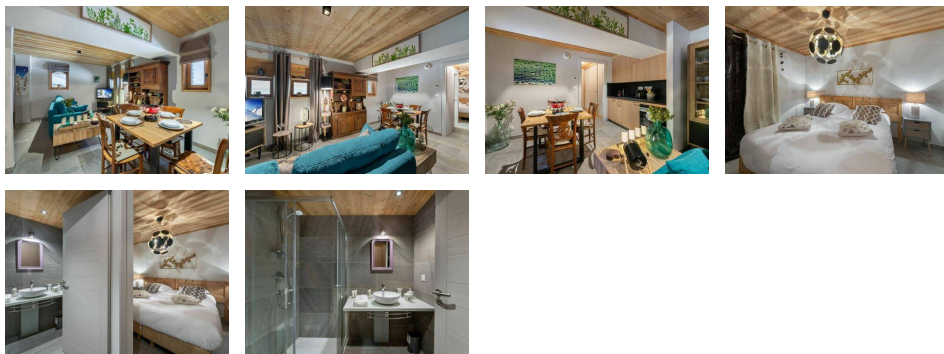

### Diagnostic énergétique

Rating in progress or not applicable.

ST MARTIN DE BELLEVILLE – Village of Le Betaix  
Apartment COCHET: ground floor of the Chalet Eterlou (same floor as the garage)  
Apartment 2 room, 2 persons, 33sqm, North exposure, at 400m from the slopes

INCLUDED SERVICES (in winter season): beds made on arrival, towels, end-of-stay cleaning, bathroom products, slippers, reception at the agency.

Equipped kitchen with: fondue, raclette, kettle, Nespresso coffee maker, oven, toaster, refrigerator

Living room: dining room, TV area, , salon TV

Bedroom: double room (or twin) 2 x single beds (80x200)

Separate bathroom: walk-in shower, towel dryer, single sink, toilet