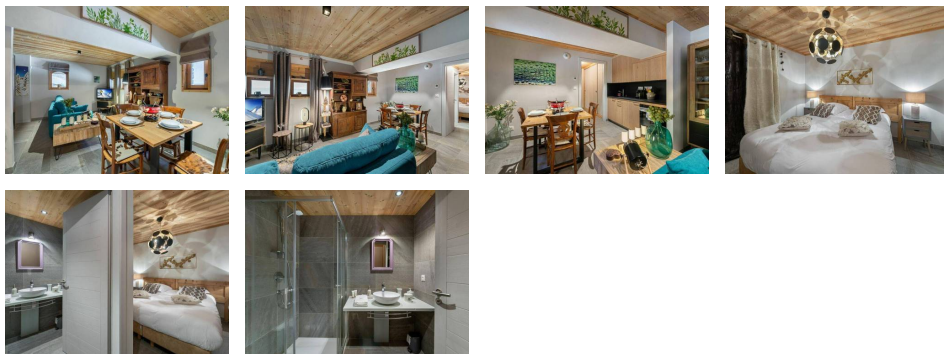

### Diagnostic énergétique

Rating in progress or not applicable.

ST MARTIN DE BELLEVILLE – Village of Le Betaix

Apartment COCHET: ground floor of the Chalet Eterlou (same floor as the garage)

Apartment 2 room, 2 persons, 33sqm, North exposure, at 400m from the slopes

INCLUDED SERVICES (in winter season): beds made on arrival, towels, end-of-stay cleaning, bathroom products, slippers, reception at the agency.

Equipped kitchen with: fondue, raclette, kettle, Nespresso coffee maker, oven, toaster, refrigerator

Living room: dining room, TV area, , salon TV

Bedroom: double room (or twin) 2 x single beds (80x200)

Separate bathroom: walk-in shower, towel dryer, single sink, toilet