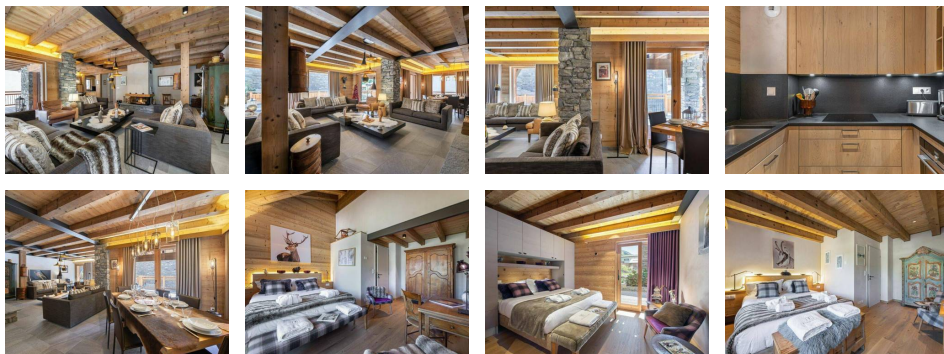

Diagnostic énergétique

Rating in progress or not applicable.

ST MARTIN DE BELLEVILLE – Village of Le Betaix
Apartment PECLET : 1st floor of the Chalet Eterlou
Apartment 4 room, 6 persons, 125sqm, North exposure, at 400m from the slopes

INCLUDED SERVICES (in winter season): Welcome at the agency, Firewood, Bathroom products, Household and bath linen, Beds made upon arrival, End-of-stay cleaning.

Equipped kitchen with: fondue set, raclette set, kettle, electric coffee maker, microwave, vacuum cleaner, ironing board, iron, toaster, dishwasher.

Living room: dining room, TV, lounge area, fireplace

Bedroom 1: double or twin: 2 single beds (80x200 cm)

En-suite shower room: Italian shower, heated towel rail, hair dryer, single washbasin, toilet