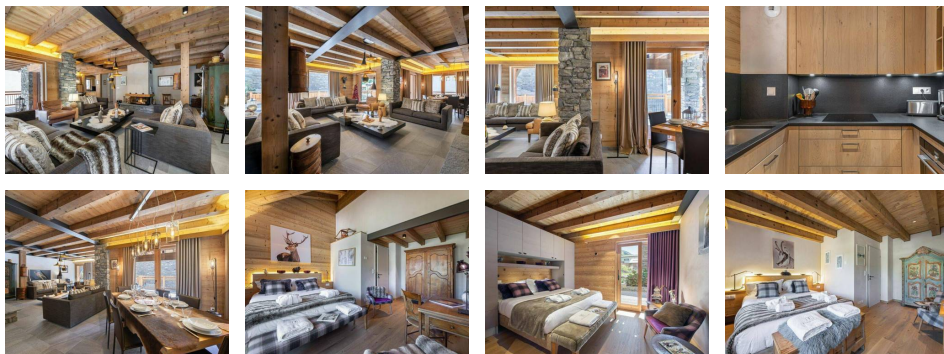

ST MARTIN DE BELLEVILLE – Village of Le Bettaix
Apartment PECLET : 1st floor of the Chalet Eterlou
Apartment 4 room, 6 persons, 125sqm, North exposure, at 400m from the slopes

INCLUDED SERVICES (in winter season): Welcome at the agency, Firewood, Bathroom products, Household and bath linen, Beds made upon arrival, End-of-stay cleaning.

Equipped kitchen with: fondue set, raclette set, kettle, electric coffee maker, microwave, vacuum cleaner, ironing board, iron, toaster, dishwasher.

Living room: dining room, TV, lounge area, fireplace

Bedroom 1: double or twin: 2 single beds (80x200 cm)

En-suite shower room: Italian shower, heated towel rail, hair dryer, single washbasin, toilet