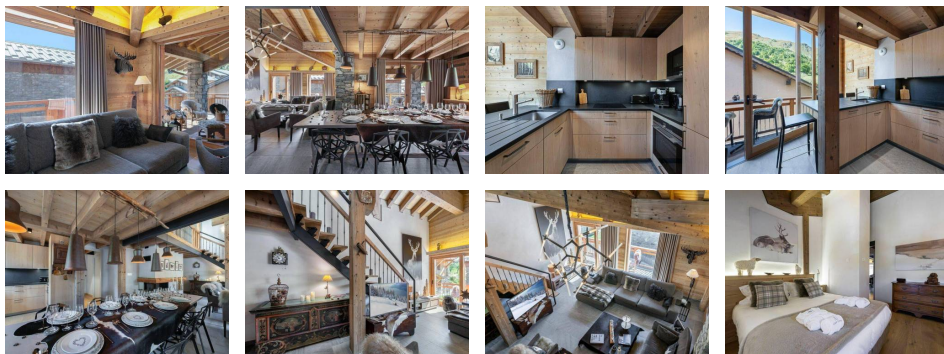

Diagnostic énergétique

Rating in progress or not applicable.

ST MARTIN DE BELLEVILLE Village of Le Betaix

Apartment CIME CARON: 2nd floor of the Chalet Eterlou

Apartment 6 room mezzanine, 8 persons, 163sqm, North exposure, at 400m from the slopes

INCLUDED SERVICES (in winter season): Welcome at the agency, firewood for the fireplace, bathroom products, household and bath linen, beds made upon arrival, end-of-stay cleaning.

Equipped kitchen with: Fondue set, raclette grill, kettle, mixer, microwave, refrigerator, ironing board, toaster, dishwasher, oven, freezer

Living room: dining room, lounge area, fireplace, TV, terrace

Bedroom 1: 1 double bed (160x190 cm)