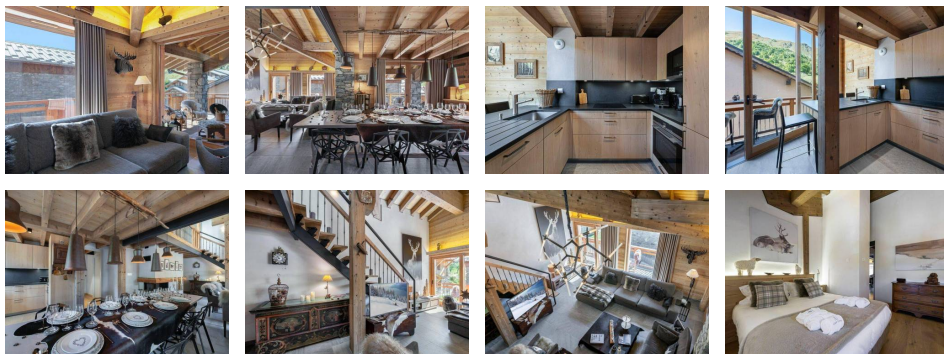

ST MARTIN DE BELLEVILLE Village of Le Betaix

Apartment CIME CARON: 2nd floor of the Chalet Eterlou

Apartment 6 room mezzanine, 8 persons, 163sqm, North exposure, at 400m from the slopes

INCLUDED SERVICES (in winter season): Welcome at the agency, firewood for the fireplace, bathroom products, household and bath linen, beds made upon arrival, end-of-stay cleaning.

Equipped kitchen with: Fondue set, raclette grill, kettle, mixer, microwave, refrigerator, ironing board, toaster, dishwasher, oven, freezer

Living room: dining room, lounge area, fireplace, TV, terrace

Bedroom 1: 1 double bed (160x190 cm)