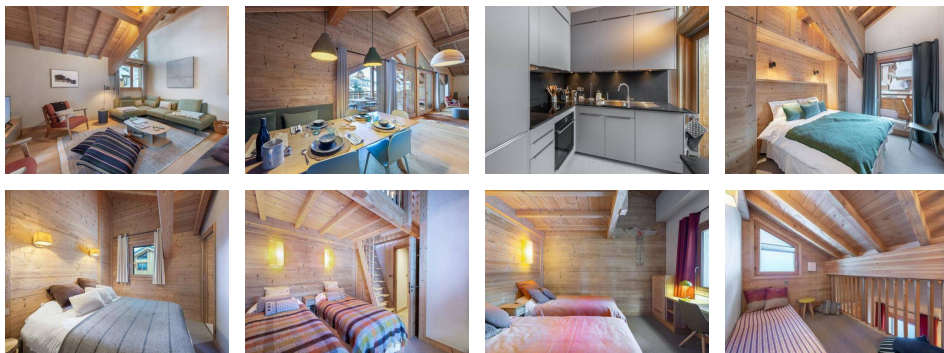

### Diagnostic énergétique

Rating in progress or not applicable.

ST MARTIN DE BELLEVILLE – Hameau du Bettaix  
Apartment LE ROC: 2nd floor of the Chalet Le Rocher  
Apartment 5 rooms, 8 persons, 150sqm, at 150m from the slopes

INCLUDED SERVICES (in winter season): Welcome at the agency, firewood for the fireplace, bathroom products, household and bath linen, beds made upon arrival, end-of-stay cleaning.

Equipped kitchen open on the living room with: fondue set, raclette set, beater, kettle, Nespresso coffee make, microwave, refrigerator, toaster, electric citrus juicer, dishwasher, washing machine, dryer, oven

Living room : living room, dining room, , salle à manger, desk, TV, balcony, fireplace

Bedroom 1: 1 double bed (160 x200)