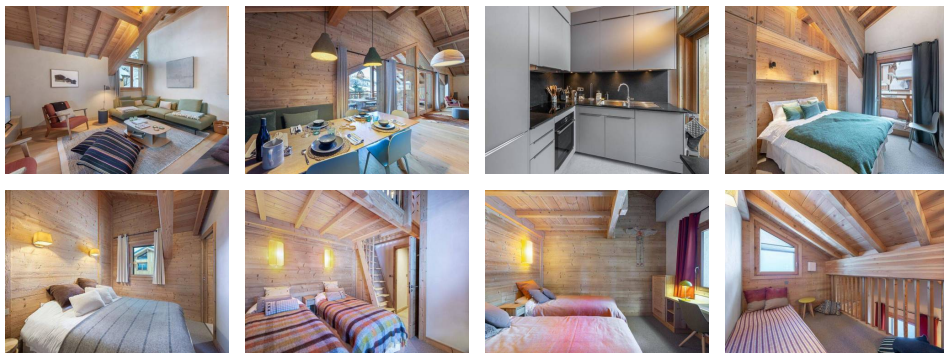

ST MARTIN DE BELLEVILLE – Hameau du Bettaix

Apartment LE ROC: 2nd floor of the Chalet Le Rocher

Apartment 5 rooms, 8 persons, 150sqm, at 150m from the slopes

INCLUDED SERVICES (in winter season): Welcome at the agency, firewood for the fireplace, bathroom products, household and bath linen, beds made upon arrival, end-of-stay cleaning.

Equipped kitchen open on the living room with: fondue set, raclette set, beater, kettle, Nespresso coffee make, microwave, refrigerator, toaster, electric citrus juicer, dishwasher, washing machine, dryer, oven

Living room : living room, dining room, , salle à manger, desk, TV, balcony, fireplace

Bedroom 1: 1 double bed (160 x200)