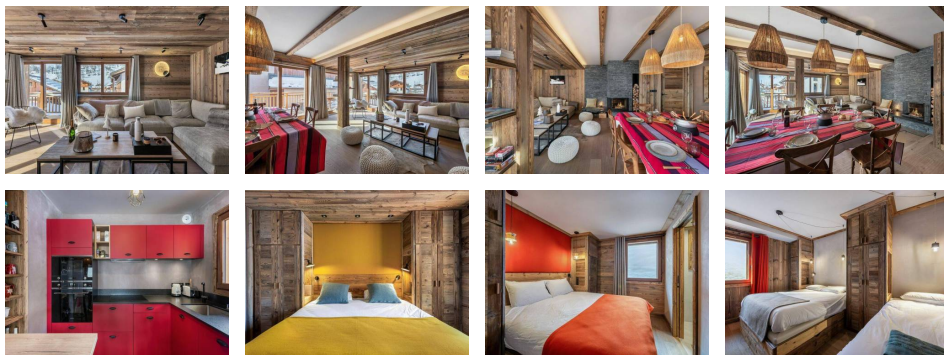

### Diagnostic énergétique

Rating in progress or not applicable.

ST MARTIN DE BELLEVILLE - Hamlet of Bettaix

Apartment KALASI: on the 1st floor of the Chalet Le Rocher

Apartment 4 rooms cabin, duplex, 10 persons, 105sqm, south facing, 150m from the slopes

#### LEVEL 1

Bedroom 1: 1 x Hanging bed, 2 x Single beds

En suite bathroom: Shower, single sink

Bedroom 2: 1 x Double bed