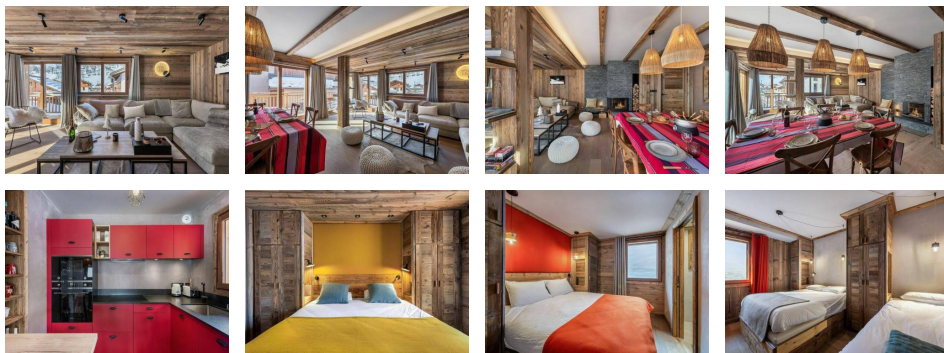

Diagnostic énergétique

Rating in progress or not applicable.

ST MARTIN DE BELLEVILLE - Hamlet of Bettaix

Apartment KALASI: on the 1st floor of the Chalet Le Rocher

Apartment 4 rooms cabin, duplex, 10 persons, 105sqm, south facing, 150m from the slopes