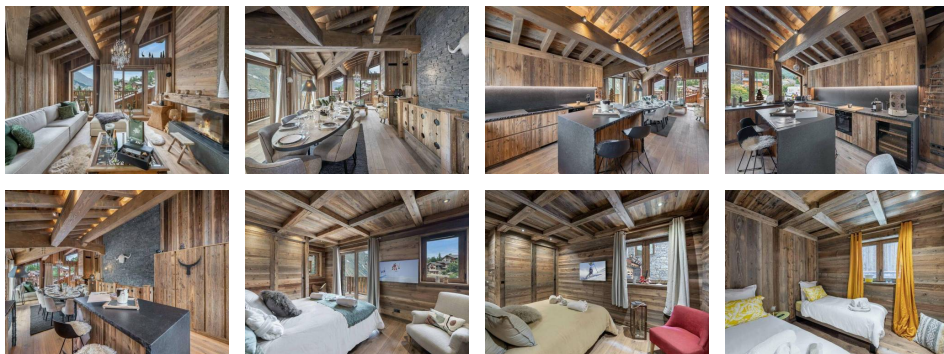

Diagnostic énergétique

Rating in progress or not applicable.

ST MARTIN DE BELLEVILLE - Center of St Martin de Belleville

CHALET COCO MARCEL: Quadruplex of 8 rooms, 10 persons, 190sqm, North, West exposure with panoramic view at 150m from the ski slopes.

INCLUDED SERVICES (in winter season) : Welcome at the property, firewood, welcome basket, bathroom products, slippers, bed and bath linen, beds made on arrival, end of stay cleaning.

LEVEL 0 : Ground floor - entrance
Wellness area: sauna, hammam