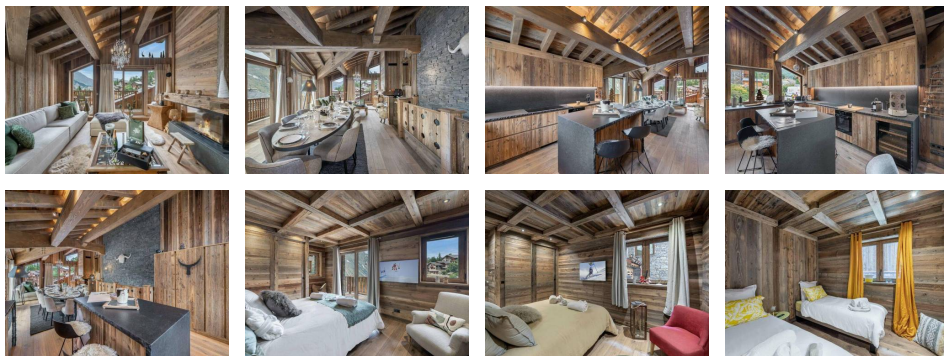

Diagnostic énergétique

Rating in progress or not applicable.

ST MARTIN DE BELLEVILLE - Center of St Martin de Belleville

CHALET COCO MARCEL: Quadruplex of 8 rooms, 10 persons, 190sqm, North, West exposure with panoramic view at 150m from the ski slopes.

INCLUDED SERVICES (in winter season) : Welcome at the property, firewood, welcome basket, bathroom products, slippers, bed and bath linen, beds made on arrival, end of stay cleaning.

LEVEL 0 : Ground floor - entrance
Wellness area: sauna, hammam