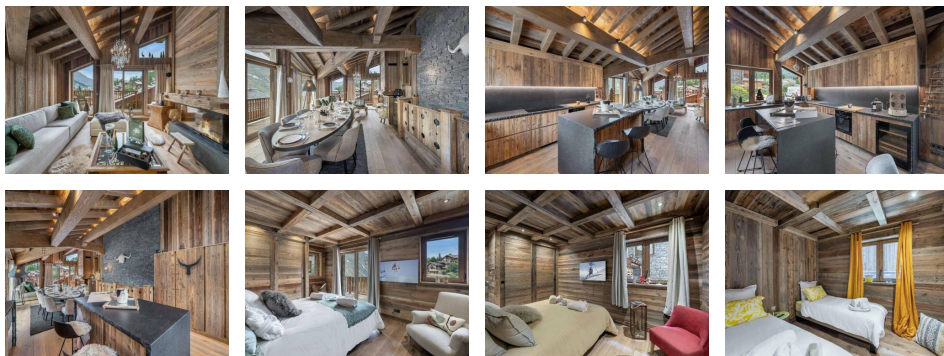

## Appartement Saint-Martin-de-Belleville Centre - Saint-Martin-de-Belleville LES CHALETS DE LA COMBE - C -

7 350 €

### Diagnostic énergétique

Rating in progress or not applicable.

ST MARTIN DE BELLEVILLE - Center of St Martin de Belleville

CHALET COCO MARCEL: Quadruplex of 8 rooms, 10 persons, 190sqm, North, West exposure with panoramic view at 150m from the ski slopes.

INCLUDED SERVICES (in winter season) : Welcome at the property, firewood, welcome basket, bathroom products, slippers, bed and bath linen, beds made on arrival, end of stay cleaning.

LEVEL 0 : Ground floor - entrance  
Wellness area: sauna, hammam