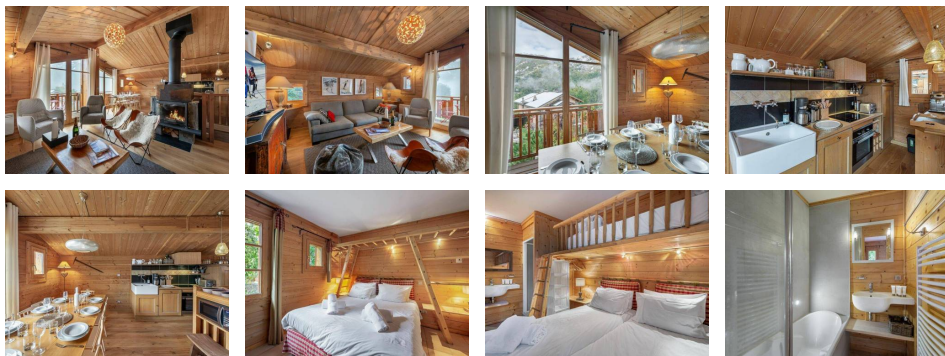

Diagnostic énergétique

Rating in progress or not applicable.

ST MARTIN DE BELLEVILLE - Hamlet of St Marcel

CHALET COTON: 5 rooms, triplex, 10 persons, 120sqm, South facing, 2km from the slopes

INCLUDED SERVICES (in winter season) : beds made on arrival, towels, end of stay cleaning, bathroom products, slippers.

LEVEL -1

Bedroom 1: 1 double bed

En suite bathroom: bathtub

Bedroom 2: 2 single beds (90x200cm), 1 bunk bed (90x200)

En suite bathroom: shower

Independent toilets