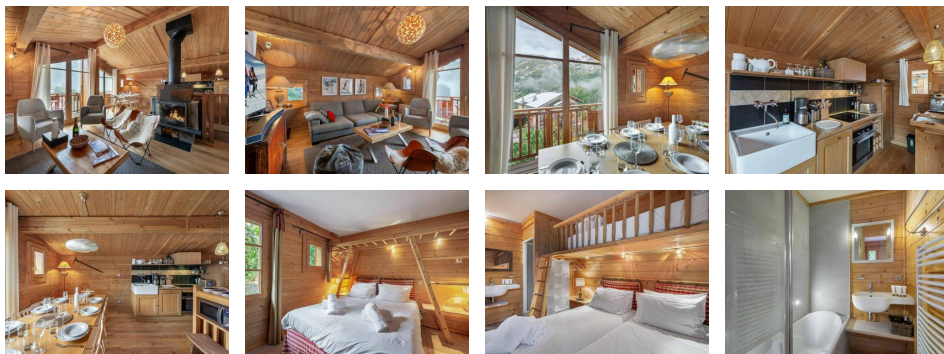

Diagnostic énergétique

Rating in progress or not applicable.

ST MARTIN DE BELLEVILLE - Hamlet of St Marcel

CHALET COTON: 5 rooms, triplex, 10 persons, 120sqm, South facing, 2km from the slopes

INCLUDED SERVICES (in winter season) : beds made on arrival, towels, end of stay cleaning, bathroom products, slippers.

LEVEL -1

Bedroom 1: 1 double bed

En suite bathroom: bathtub

Bedroom 2: 2 single beds (90x200cm), 1 bunk bed (90x200)

En suite bathroom: shower

Independent toilets