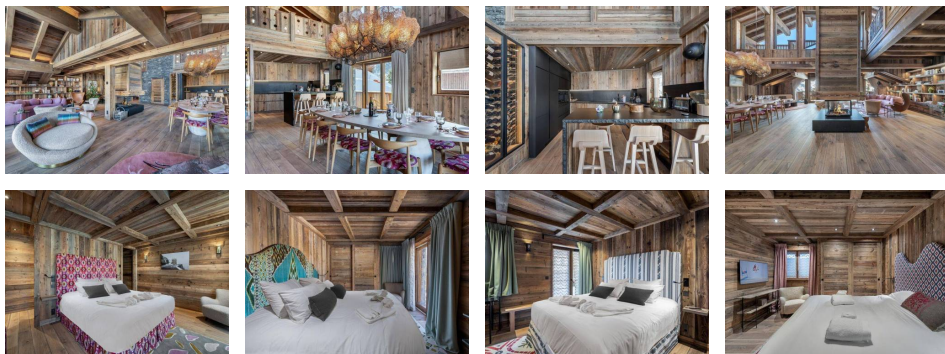

Diagnostic énergétique

Rating in progress or not applicable.

ST MARTIN DE BELLEVILLE – Center of St Martin de Belleville
CHALET NANOOK: Quintuplex with 9 rooms, 15 people, 467sqm, North, West exposure with panoramic view at 150m from the slopes.