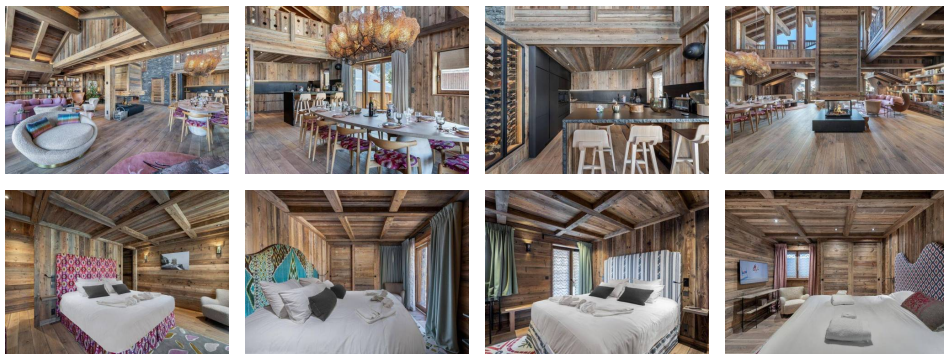

### Diagnostic énergétique

Rating in progress or not applicable.

ST MARTIN DE BELLEVILLE – Center of St Martin de Belleville  
CHALET NANOOK: Quintuplex with 9 rooms, 15 people, 467sqm, North, West exposure with panoramic view at 150m from the slopes.