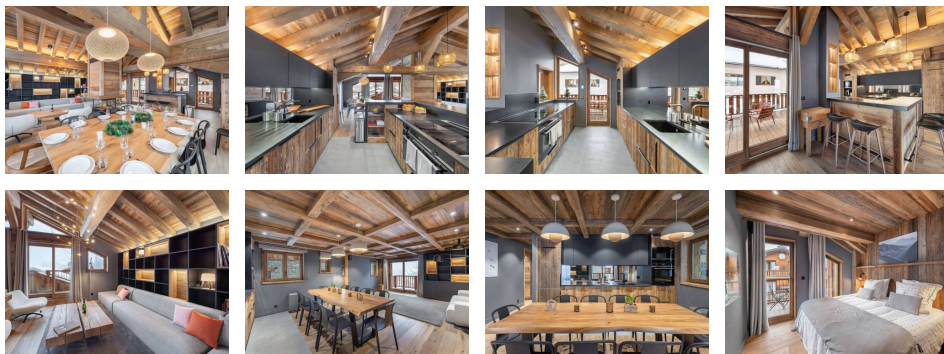

Diagnostic énergétique

Rating in progress or not applicable.

ST MARTIN DE BELLEVILLE - Les Places Area

CHALET ULTREIA - 8 rooms for 14 persons, 300sqm, terrace South facing, view on Le

Cochet, 4 balconies North-West facing (view Valley)+ 1 balcony