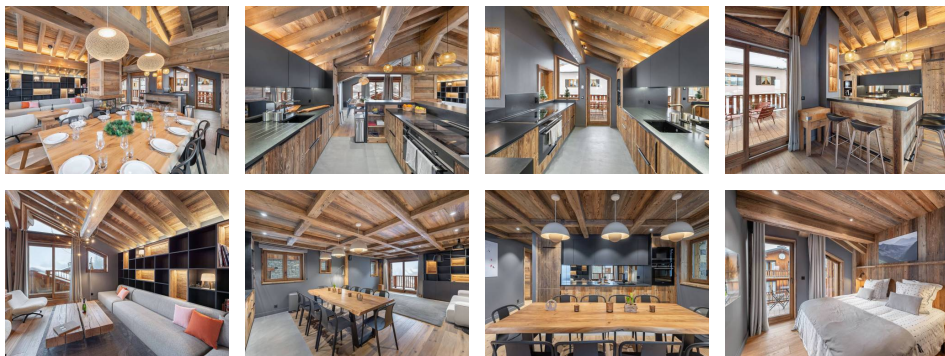

Diagnostic énergétique

Rating in progress or not applicable.

ST MARTIN DE BELLEVILLE - Les Places Area

CHALET ULTREIA - 8 rooms for 14 persons, 300sqm, terrace South facing, view on Le

Cochet, 4 balconies North-West facing (view Valley)+ 1 balcony