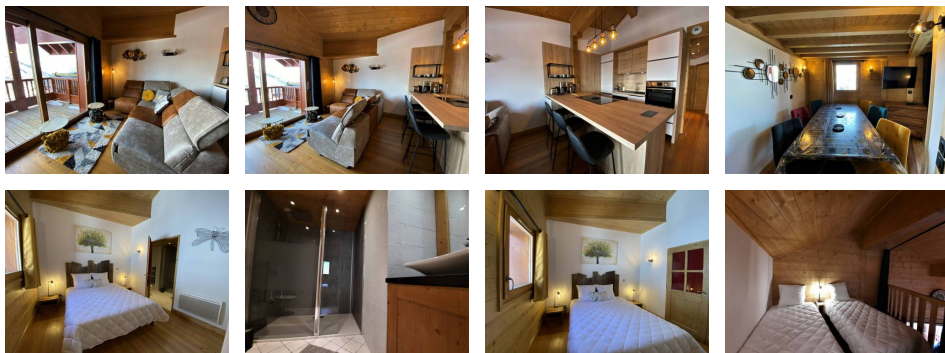

Type : Appartement

Area : 76 m²

Rooms : 3

Diagnostic énergétique

Rating in progress or not applicable.

ST MARTIN DE BELLEVILLE - Les Places area

Chalet Adèle (n° 17) 3 rooms apartment for 6 people, 76 sqm, 3rd floor on balcony side (floor 2 in the elevator), South West facing terrace, residence located at the foot of the slopes

OTHER SERVICES AVAILABLE ON RESERVATION: additional linen (bed, toilet, kitchen, etc.), cleaning during your stay, extra hotel services and other services (subject to availability).

Integrated kitchen open to the living room: induction hob (x4), oven, microwave oven, fridge, freezer, dishwasher, coffee maker, kettle, toaster