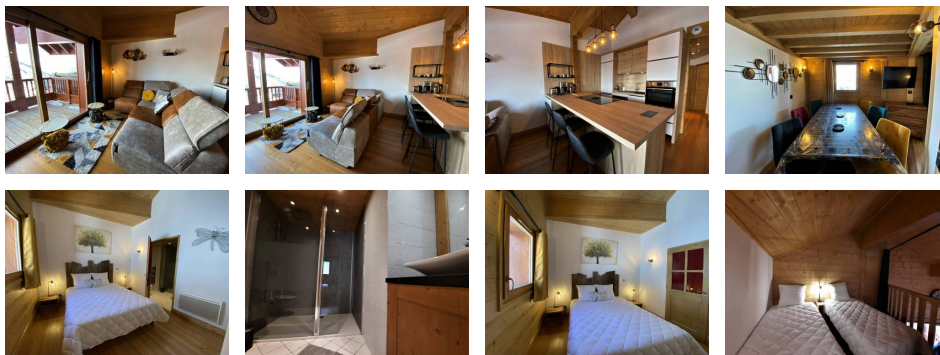

Type : Appartement

Area : 76 m²

Rooms : 3

Diagnostic énergétique

Rating in progress or not applicable.

ST MARTIN DE BELLEVILLE - Les Places area
Chalet Adèle (n° 17) 3 rooms apartment for 6 people, 76 sqm, 3rd floor on balcony side (floor 2 in the elevator), South West facing terrace, residence located at the foot of the slopes

OTHER SERVICES AVAILABLE ON RESERVATION: additional linen (bed, toilet, kitchen, etc.), cleaning during your stay, extra hotel services and other services (subject to availability).

Integrated kitchen open to the living room: induction hob (x4), oven, microwave oven, fridge, freezer, dishwasher, coffee maker, kettle, toaster