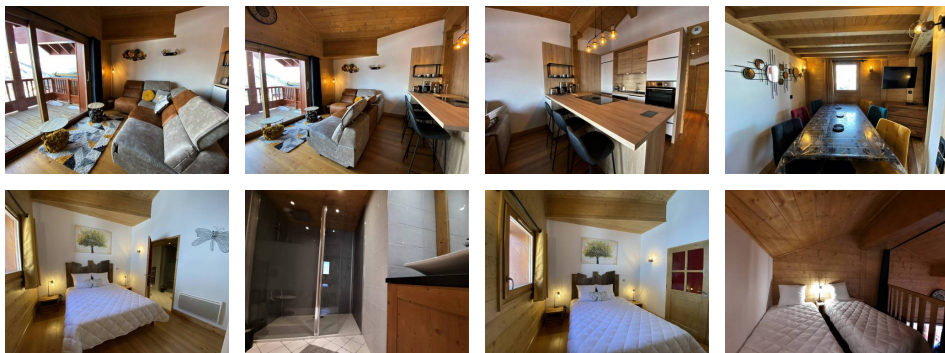

### Diagnostic énergétique

Rating in progress or not applicable.

ST MARTIN DE BELLEVILLE - Les Places area

Chalet Adèle (n° 17) 3 rooms apartment for 6 people, 76 sqm, 3rd floor on balcony side (floor 2 in the elevator), South West facing terrace, residence located at the foot of the slopes

OTHER SERVICES AVAILABLE ON RESERVATION: additional linen (bed, toilet, kitchen, etc.), cleaning during your stay, extra hotel services and other services (subject to availability).

Integrated kitchen open to the living room: induction hob (x4), oven, microwave oven, fridge, freezer, dishwasher, coffee maker, kettle, toaster