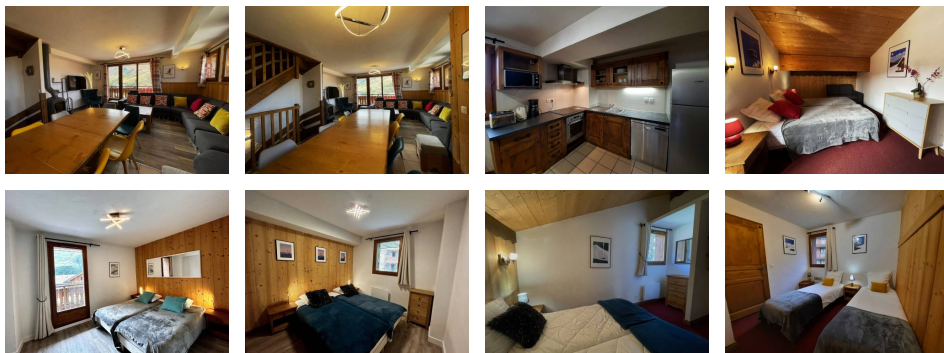

Diagnostic énergétique

Rating in progress or not applicable.

LES MENUIRES - Preyerand area

Ski in Ski out Residence Les Chalets de Geffriand n° 1 (Kayleigh), 6 rooms for 10 people 116sqm, on the 1st floor by stairs, South-West-facing balcony, open view of La Masse and the Belleville Valley, ski in/ski out

OTHER SERVICES AVAILABLE ON RESERVATION: additional linen (bed, toilet, kitchen, etc.), cleaning during your stay, extra hotel services and other services (subject to availability).

Level 1
Bedroom 1: 2 single beds (2x80cm) with adjoining bathroom : shower, wabsbasinand