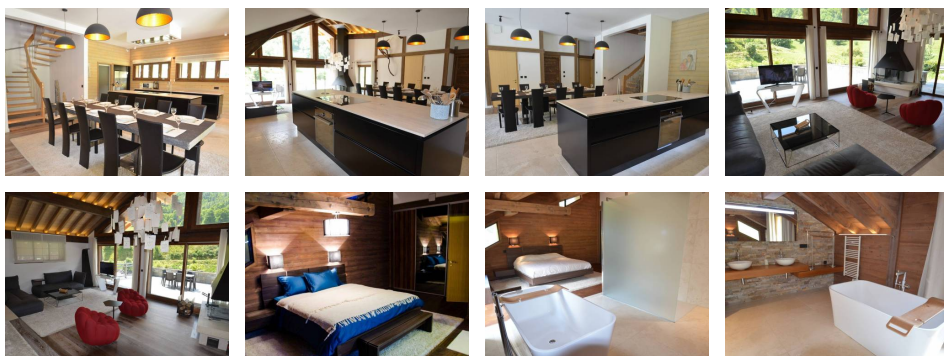

Appartement Saint-Martin-de-Belleville Le Bettaix - Saint-Martin-de-Belleville CHALET AISHA

1 432 €

Informations

City : Saint-Martin-de-Belleville
 Region : Auvergne-Rhône-Alpes
 Reference : CHAISHA
 Mandat : EN-CHAISHA
 Type : Appartement
 Area : 230 m²
 Rooms : 5

Diagnostic énergétique

Rating in progress or not applicable.

LE BETTEX (village near Les Menuires) - Chalet Aisha

Individual chalet located at the entrance of the village, 5-rooms apartment with hammam for 8 people, 230sqm, on 4 levels, South-West exposure, mountain view, West-facing terrace of 48sqm

SERVICES INCLUDED (winter season - from December to April): beds made on arrival, mid-stay cleaning (for a 7 night stay and more) and end-of-stay cleaning, towels, bath mats, tea towels, bathrobes, provision of toiletries kits (shampoo, shower gel, soap, ...), kitchen cleaning (sponge, dishwashing detergent, multi-use product and dishwasher tablets). Services on request outside this period.