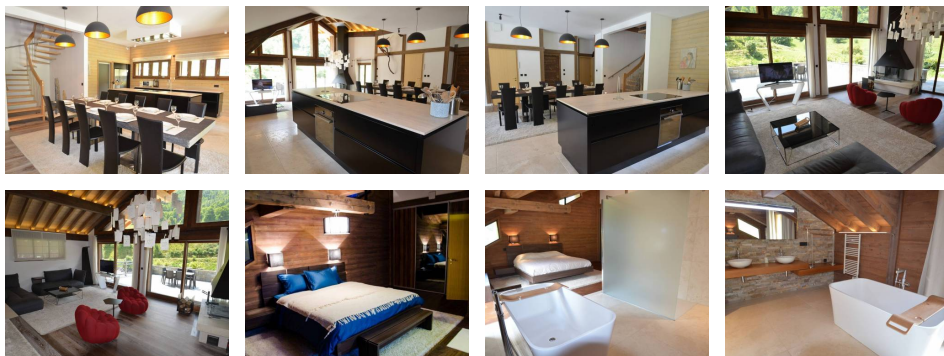

Appartement Saint-Martin-de-Belleville Le Bettaix - Saint-Martin-de-Belleville CHALET AISHA

1 432 €

Informations

City : Saint-Martin-de-Belleville
 Region : Auvergne-Rhône-Alpes
 Reference : CHAISHA
 Mandat : EN-CHAISHA
 Type : Appartement
 Area : 230 m²
 Rooms : 5

Diagnostic énergétique

Rating in progress or not applicable.

LE BETTEX (village near Les Menuires) - Chalet Aisha

Individual chalet located at the entrance of the village, 5-rooms apartment with hammam for 8 people, 230sqm, on 4 levels, South-West exposure, mountain view, West-facing terrace of 48sqm

SERVICES INCLUDED (winter season - from December to April): beds made on arrival, mid-stay cleaning (for a 7 night stay and more) and end-of-stay cleaning, towels, bath mats, tea towels, bathrobes, provision of toiletries kits (shampoo, shower gel, soap, ...), kitchen cleaning (sponge, dishwashing detergent, multi-use product and dishwasher tablets). Services on request outside this period.