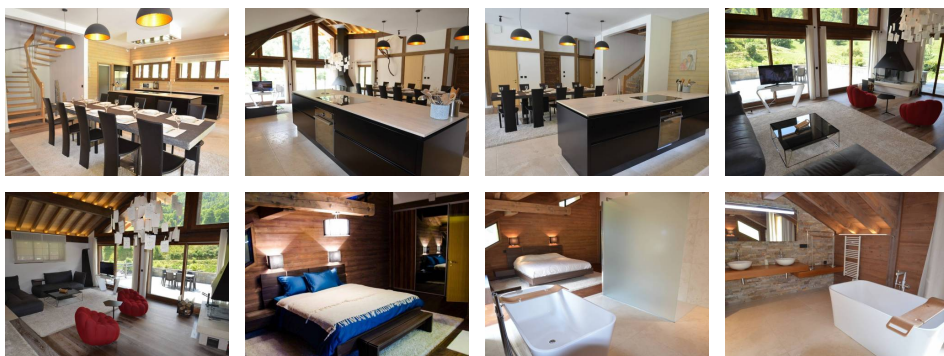

Appartement Saint-Martin-de-Belleville Le Bettaix - Saint-Martin-de-Belleville CHALET AISHA

1 432 €

Informations

City : Saint-Martin-de-Belleville

Region : Auvergne-Rhône-Alpes

Reference : CHAISHA

Mandat : EN-CHAISHA

Type : Appartement

Area : 230 m²

Rooms : 5

Diagnostic énergétique

Rating in progress or not applicable.

LE BETTEX (village near Les Menuires) - Chalet Aisha

Individual chalet located at the entrance of the village, 5-rooms apartment with hammam for 8 people, 230sqm, on 4 levels, South-West exposure, mountain view, West-facing terrace of 48sqm

SERVICES INCLUDED (winter season - from December to April): beds made on arrival, mid-stay cleaning (for a 7 night stay and more) and end-of-stay cleaning, towels, bath mats, tea towels, bathrobes, provision of toiletries kits (shampoo, shower gel, soap, ...), kitchen cleaning (sponge, dishwashing detergent, multi-use product and dishwasher tablets). Services on request outside this period.