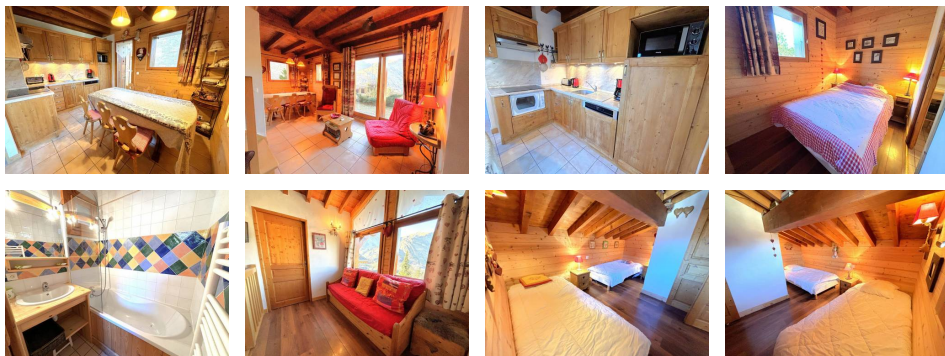

Appartement Saint-Martin-de-Belleville Centre - Saint-Martin-de-Belleville CHALET DE JULIE

1 295 €

Informations

City : Saint-Martin-de-Belleville
Region : Auvergne-Rhône-Alpes
Reference : CHJULIE
Mandat : EN-CHJULIE
Type : Appartement
Area : 65 m²
Rooms : 4

Diagnostic énergétique

Rating in progress or not applicable.

ST MARTIN DE BELLEVILLE - La Villette

CHALET DE JULIE apartment 4 rooms on 2 levels, 6 people, 65 sqm, West, North-West exposure, mountain view Access to slopes: approximately 280 meters from the village center ski lift - possibility of free shuttles (approximately 60m away - winter season only) - shedule : Tourism Office).