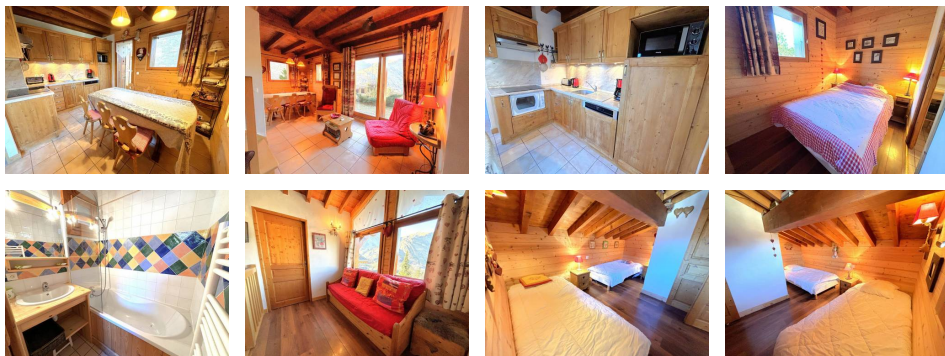

Type : Appartement

Area : 65 m²

Rooms : 4

Diagnostic énergétique

Rating in progress or not applicable.

ST MARTIN DE BELLEVILLE - La Villette

CHALET DE JULIE apartment 4 rooms on 2 levels, 6 people, 65 sqm, West, North-West exposure, mountain view Access to slopes: approximately 280 meters from the village center ski lift - possibility of free shuttles (approximately 60m away – winter season only) - shedule : Tourism Office).