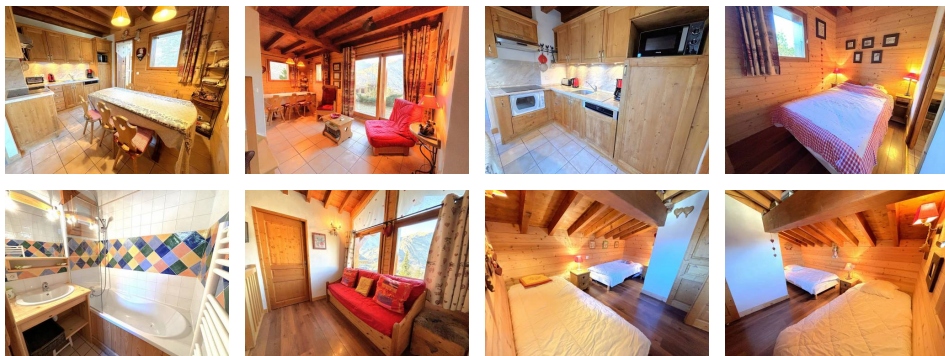

Appartement Saint-Martin-de-Belleville Centre - Saint-Martin-de-Belleville CHALET DE JULIE

480 €

Informations

City : Saint-Martin-de-Belleville
Region : Auvergne-Rhône-Alpes
Reference : CHJULIE
Mandat : EN-CHJULIE
Type : Appartement
Area : 65 m²
Rooms : 4

Diagnostic énergétique

Rating in progress or not applicable.

ST MARTIN DE BELLEVILLE - La Villette

CHALET DE JULIE apartment 4 rooms on 2 levels, 6 people, 65 sqm, West, North-West exposure, mountain view Access to slopes: approximately 280 meters from the village center ski lift - possibility of free shuttles (approximately 60m away - winter season only) - shedule : Tourism Office).