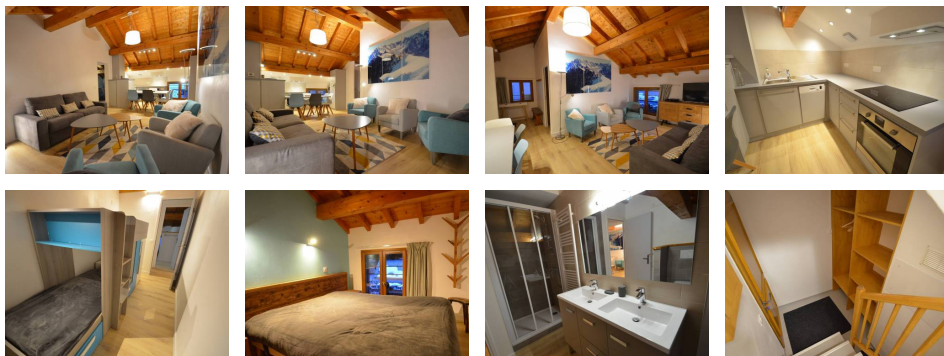

Diagnostic énergétique

Rating in progress or not applicable.

ST MARCEL – CHALET BATHELEMY (n°1)

3 room apartment for 4/5 people, 60sqm, facing south, hamlet located 1.5km from St Martin de Belleville and 6km from Les Menuires.