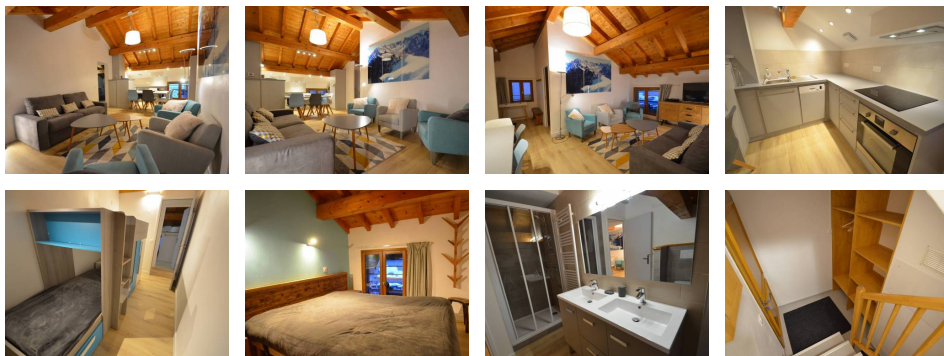

Type : Appartement

Area : 60 m²

Rooms : 3

Diagnostic énergétique

Rating in progress or not applicable.

ST MARCEL – CHALET BATHELEMY (n°1)

3 room apartment for 4/5 people, 60sqm, facing south, hamlet located 1.5km from St Martin de Belleville and 6km from Les Menuires.