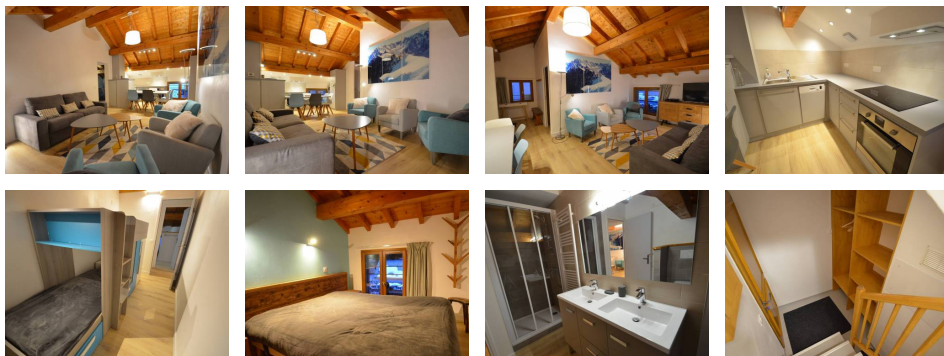

ST MARCEL – CHALET BATHELEMY (n°1)

3 room apartment for 4/5 people, 60sqm, facing south, hamlet located 1.5km from St Martin de Belleville and 6km from Les Menuires.

INCLUDED SERVICES (winter season / December to April): supply of bed linen, end-of-stay cleaning, towels, bath mats, tea towels, cleaning kit (sponge, washing-up liquid, multi-purpose cleaner and dishwasher tablets). Services on request outside this period.

OTHER SERVICES AVAILABLE ON RESERVATION: additional linen (bed, toilet, kitchen, etc.), cleaning during your stay, extra hotel services and other services (subject to availability).

Ground floor: entrance with storage & ski locker

First floor :