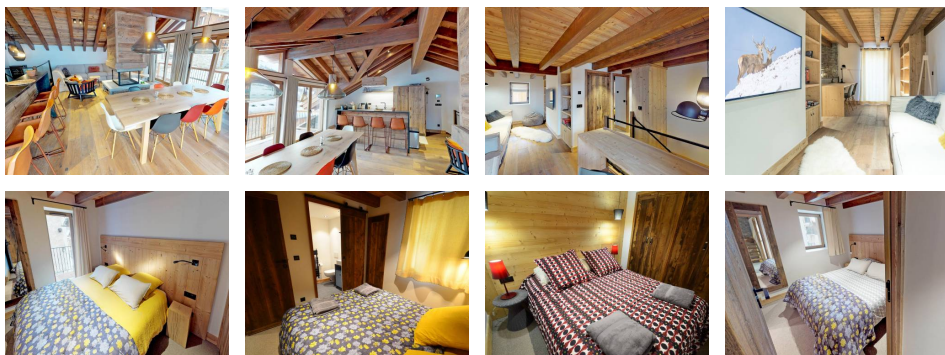

Appartement Saint-Martin-de-Belleville Centre - Saint-Martin-de-Belleville CHALET L'ETABLE

43 285 €

Informations

City : Saint-Martin-de-Belleville
Region : Auvergne-Rhône-Alpes
Reference : CHETABLE
Mandat : EN-CHETABLE
Type : Appartement
Area : 195 m²
Rooms : 6

Diagnostic énergétique

Rating in progress or not applicable.

ST MARTIN DE BELLEVILLE – La Villette area

CHALET L'ETABLE, 6 rooms on 5 levels, 10/12 people, 195sqm, southern exposure. Access to the slopes: approximately 280 meters from the village center ski lift - possibility of free shuttles (approximately 60m away – in winter season only - timetables: Tourist Office).

SERVICES INCLUDED (winter season - from December to April / summer season - from July to August): beds made on arrival, mid-stay cleaning (for a 7 night stay and more) and end-of-stay cleaning, towels, bath mats, tea towels, bathrobes, provision of toiletries kits (shampoo, shower gel, soap, ...), kitchen cleaning (sponge, dishwashing detergent, multi-use product and dishwasher tablets). Services on request outside this period.

Other services available on reservation: additional linen (bed, toilet, kitchen, etc.), additional cleaning during your stay, extra hotel services and other services (subject to