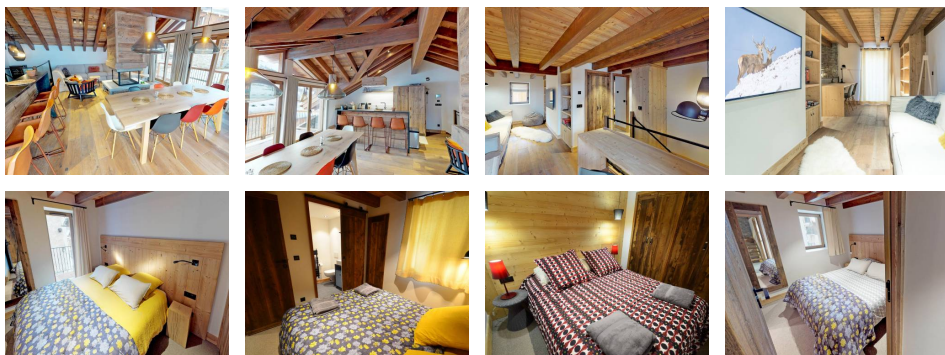

Diagnostic énergétique

Rating in progress or not applicable.

ST MARTIN DE BELLEVILLE – La Villette area

CHALET L'ETABLE, 6 rooms on 5 levels, 10/12 people, 195sqm, southern exposure. Access to the slopes: approximately 280 meters from the village center ski lift - possibility of free shuttles (approximately 60m away – in winter season only - timetables: Tourist Office).

SERVICES INCLUDED (winter season - from December to April / summer season - from July to August): beds made on arrival, mid-stay cleaning (for a 7 night stay and more) and end-of-stay cleaning, towels, bath mats, tea towels, bathrobes, provision of toiletries kits (shampoo, shower gel, soap, ...), kitchen cleaning (sponge, dishwashing detergent, multi-use product and dishwasher tablets). Services on request outside this period.