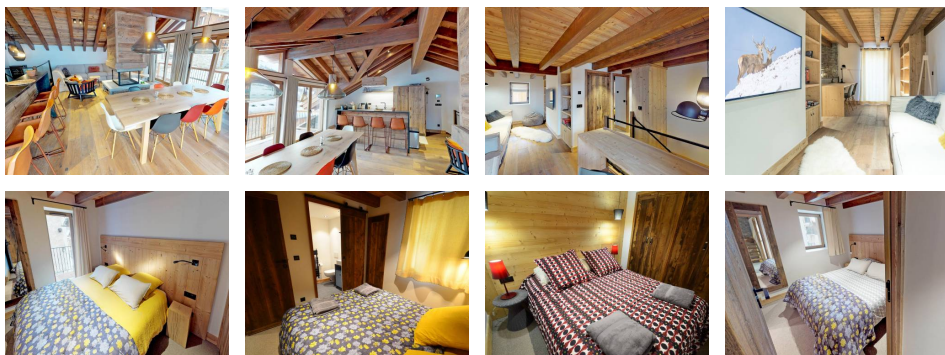

Diagnostic énergétique

Rating in progress or not applicable.

ST MARTIN DE BELLEVILLE – La Villette area

CHALET L'ETABLE, 6 rooms on 5 levels, 10/12 people, 195sqm, southern exposure. Access to the slopes: approximately 280 meters from the village center ski lift - possibility of free shuttles (approximately 60m away - in winter season only - timetables: Tourist Office).

SERVICES INCLUDED (winter season - from December to April / summer season - from July to August): beds made on arrival, mid-stay cleaning (for a 7 night stay and more) and end-of-stay cleaning, towels, bath mats, tea towels, bathrobes, provision of toiletries kits (shampoo, shower gel, soap, ...), kitchen cleaning (sponge, dishwashing detergent, multi-use product and dishwasher tablets). Services on request outside this period.